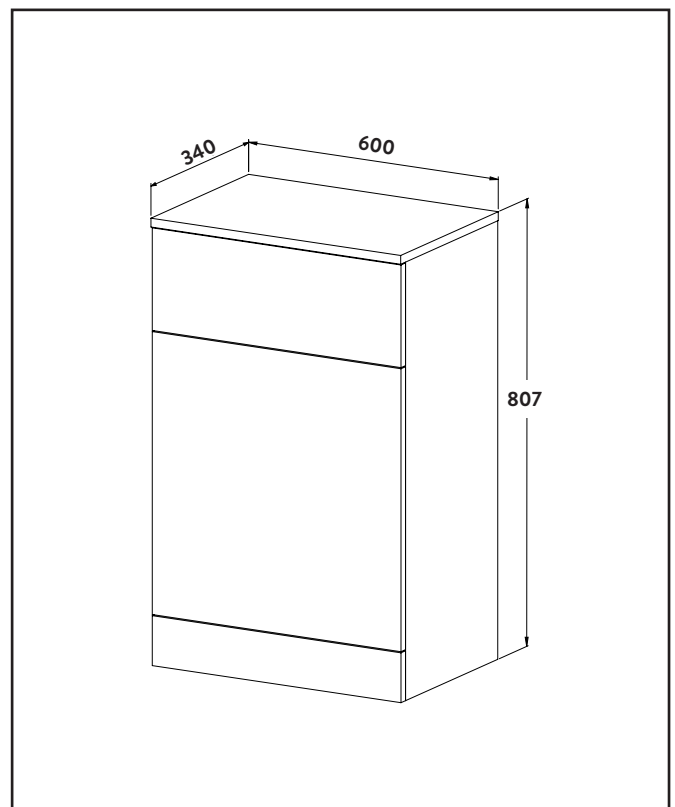

PRODUCT DATA SHEET

Lanza 600 WC Unit Gloss White

Product Code: LANZA-600WCUNIT-GWTE

0330 124 7290

sales@scudo.co.uk - www.scudo.co.uk

Scudo is the trading name of Harrison Bathrooms Ltd. Whilst we endeavour to ensure that the product information is accurate we accept no liability for any information given. All images are for illustration purposes only. Product images and specification are subject to change. Measurement are in millimetres and are nominal.

Product Measurements	
Product Weight:	14kg
Product Width:	600mm
Product Height:	807mm
Product Depth:	340mm
Product Length:	0
Product Transportation	
Barcode:	5060713728146
Country of Origin:	Turkey
Comodity Code:	9403609010
Primary Packed Measurements	
Packaged Weight:	15kg
Packaged Length:	620mm
Packaged Width:	820mm
Packaged Height:	360mm
Packaging Weight	
Card:	0.59kg
Paper:	N/A
Wood:	N/A
Plastic:	N/A
General Information	
Construction Material:	Vinyl Wrapped MDF
Installation Type:	Floor Mounted
Colour / Finish:	Gloss White
Furniture Attributes	
Supplied Fully Assembled:	Yes
Number of Drawer:	N/A
Number of Doors:	N/A
Soft Close Doors/Drawer:	Yes
Moisture Resistant:	Yes
Internal Shelves:	No
Door Opening Width:	N/A
Draw Opening Distance:	N/A
Advised Concealed Cistern:	CISTERN002
False Draws:	No
Number of False Draws:	N/A
Reversible Doors:	No
Hinge Location:	Left
Compatible Furniture Code:	LANZA RANGE
Compatible Basin Code:	N/A
Handles	
Handle Styles:	N/A
Handle Finish:	N/A
Handle Material:	N/A
Number of Handles:	N/A
Compliance DOP	