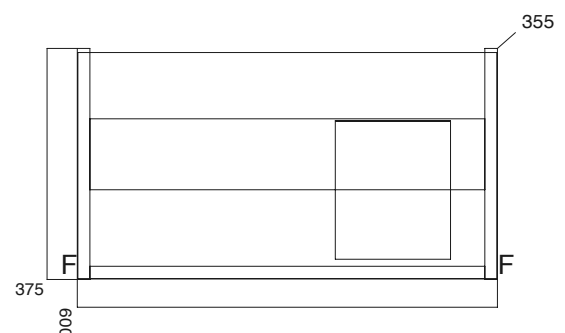

Scudo is the trading name of Harrison Bathrooms Ltd. Whilst we endeavour to ensure that the product information is accurate we accept no liability for any information given. All images are for illustration purposes only. Product images and specification are subject to change. Measurements are in millimetres and are nominal.

Product Measurements

Product Weight:	16kg
Product Width:	600mm
Product Height:	375mm
Product Depth:	355mm
Product Length:	N/A

Product Transportation

Barcode:	5060713722205
Country of Origin:	UK
Comodity Code:	9403609000

Primary Packed Measurements

Packaged Weight:	18kg
Packaged Length:	455mm
Packaged Width:	700mm
Packaged Height:	430mm

Packaging Weight

Card:	1.17kg
Paper:	N/A
Wood:	N/A
Plastic:	0.398kg

General Information

Construction Material:	Vinyl Wrapped MDF
Installation Type:	Wall Mounted
Colour / Finish:	Gloss White

Furniture Attributes

Supplied Fully Assembled:	Yes
Number of Drawer:	1
Number of Doors:	0
Soft Close Doors/Drawer:	Yes
Moisture Resistant:	Yes
Internal Shelves:	0
Door Opening Width:	N/A
Draw Opening Distance:	240mm
Advised Concealed Cistern:	N/A
False Draws:	N/A
Number of False Draws:	N/A
Reversible Doors:	N/A
Hinge Location:	N/A
Compatible Furniture Code:	MURO-WCUNIT-GWTE
Compatible Basin Code:	MURO-600WHBASIN

Handles

Handle Styles:	Top Plate
Handle Finish:	Chrome
Handle Material:	Steel
Number of Handles:	1

Compliance DOP

N/A

Dimensions

(measurements in mm)

LIFETIME GUARANTEE

We are confident in our products and we want our customer to be, we proudly give a lifetime guarantee on our taps and showers, further details can be found on our website