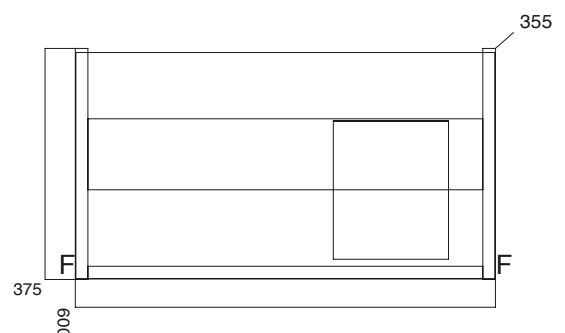

PRODUCT DATA SHEET

Muro 600 Basin Cab Matt Grey

Product Code: MURO-600BASIN CAB-MATTGREY

SCUDO
BEAUTIFUL BATHROOMS

0330 124 7290

sales@scudo.co.uk - www.scudo.co.uk

Scudo is the trading name of Harrison Bathrooms Ltd. Whilst we endeavour to ensure that the product information is accurate we accept no liability for any information given. All images are for illustration purposes only. Product images and specification are subject to change. Measurements are in millimetres and are nominal.

Product Measurements	
Product Weight:	16kg
Product Width:	600mm
Product Height:	375mm
Product Depth:	355mm
Product Length:	N/A
Product Transportation	
Barcode:	5060500647773
Country of Origin:	UK
Comodity Code:	9403609000
Primary Packed Measurements	
Packaged Weight:	18kg
Packaged Length:	455mm
Packaged Width:	700mm
Packaged Height:	430mm
Packaging Weight	
Card:	1.17kg
Paper:	N/A
Wood:	N/A
Plastic:	0.398kg
General Information	
Construction Material:	Vinyl Wrapped MDF
Installation Type:	Wall Mounted
Colour / Finish:	Matt Grey
Furniture Attributes	
Supplied Fully Assembled:	Yes
Number of Drawer:	1
Number of Doors:	0
Soft Close Doors/Drawer:	Yes
Moisture Resistant:	Yes
Internal Shelves:	0
Door Opening Width:	N/A
Draw Opening Distance:	240mm
Advised Concealed Cistern:	N/A
False Draws:	N/A
Number of False Draws:	N/A
Reversible Doors:	N/A
Hinge Location:	N/A
Compatible Furniture Code:	MURO-WCUNIT-MATTGREY
Compatible Basin Code:	MURO-600WHBASIN
Handles	
Handle Styles:	Top Plate
Handle Finish:	Chrome
Handle Material:	Steel
Number of Handles:	1
Compliance DOP	
N/A	