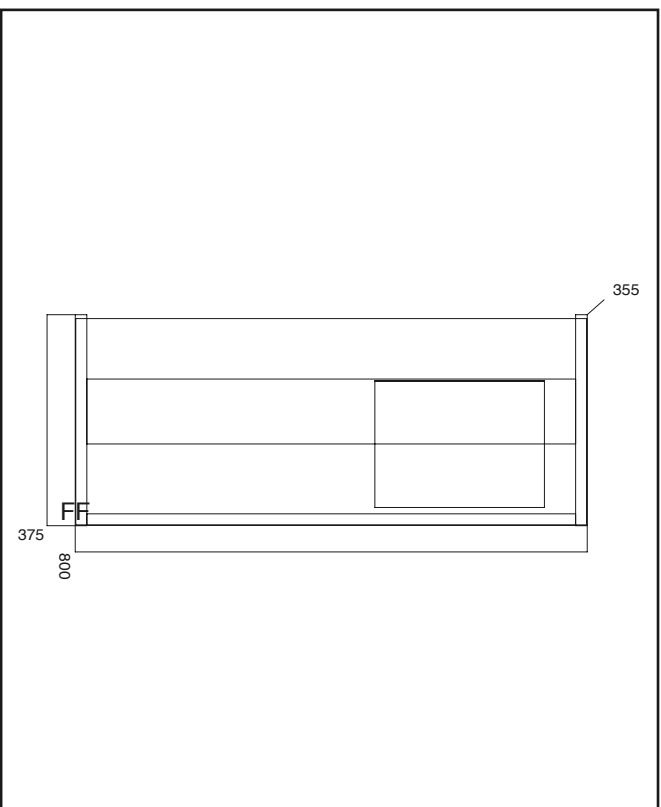

SCUDO
BEAUTIFUL BATHROOMS

0330 124 7290

sales@scudo.co.uk - www.scudo.co.uk

Scudo is the trading name of Harrison Bathrooms Ltd. Whilst we endeavour to ensure that the product information is accurate we accept no liability for any information given. All images are for illustration purposes only. Product images and specification are subject to change. Measurement are in millimetres and are nominal.

Dimensions
(measurements in mm)

LIFETIME GUARANTEE

We are confident in our products and we want our customer to be, we proudly give a lifetime guarantee on our taps and showers, further details can be found on our website