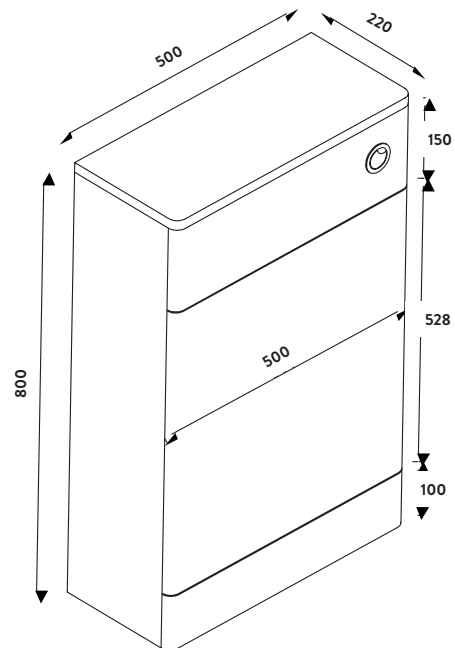

PRODUCT DATA SHEET

Rossini WC Unit Pebble Grey

Product Code: ROSS008

Product Measurements

Product Weight:	15.1kg
Product Width:	500mm
Product Height:	800mm
Product Depth:	220mm
Product Length:	N/A

Product Transportation

Barcode:	5060500648213
Country of Origin:	Turkey
Comodity Code:	9403609000

Primary Packed Measurements

Packaged Weight:	16.6kg
Packaged Length:	500mm
Packaged Width:	220mm
Packaged Height:	800mm

Packaging Weight

Card:	1.4kg
Paper:	N/A
Wood:	N/A
Plastic:	0.075kg

General Information

Construction Material:	Painted MDF
Installation Type:	Wall Mounted
Colour / Finish:	Pebble Grey

Furniture Attributes

Supplied Fully Assembled:	Yes
Number of Drawer:	N/A
Number of Doors:	N/A
Soft Close Doors/Drawer:	N/A
Moisture Resistant:	Yes
Internal Shelves:	N/A
Door Opening Width:	N/A
Draw Opening Distance:	N/A
Advised Concealed Cistern:	N/A
False Draws:	N/A
Number of False Draws:	N/A
Reversible Doors:	N/A
Hinge Location:	N/A
Compatible Furniture Code:	Rossini Range
Compatible Basin Code:	N/A

Handles

Handle Styles:	N/A
Handle Finish:	N/A
Handle Material:	N/A
Number of Handles:	N/A

Compliance DOP

N/A

0330 124 7290

sales@scudo.co.uk - www.scudo.co.uk

Scudo is the trading name of Harrison Bathrooms Ltd. Whilst we endeavour to ensure that the product information is accurate we accept no liability for any information given. All images are for illustration purposes only. Product images and specification are subject to change. Measurement are in millimetres and are nominal.