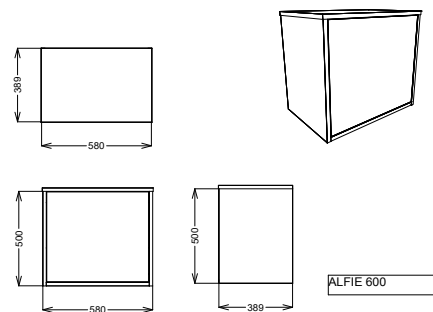

PRODUCT DATA SHEET

Alfie 600 Reed Green

Product Code: ALFIE-600-GREEN

SCUDO
BEAUTIFUL BATHROOMS

0330 124 7290

sales@scudo.co.uk - www.scudo.co.uk

Scudo is the trading name of Harrison Bathrooms Ltd. Whilst we endeavour to ensure that the product information is accurate we accept no liability for any information given. All images are for illustration purposes only. Product images and specification are subject to change. Measurement are in millimetres and are nominal.

Product Name	ALFIE-600-GREEN
Product Description	Alfie 600mm Vanity Reed Green
Product Transportation	
Barcode	5060964932903
Country of origin	UK
Commodity code	6810999000
Product Measurements	
Product Weight (KG)	20
Product Width (mm)	580
Product Height (mm)	500
Product Depth (mm)	389
Product Length (mm)	0
Primary Packed Measurements	
Packaged Weight	21.25
Packed Length	520
Packed Width	410
Packed Height	610
Packaging Weights	
Card (kg)	1.25
Paper (kg)	0
Wood (kg)	0
Plastic (kg)	0.05
Compliance DOP	N/a

General Information	
Construction Material	Particle Board
Installation type	Wall Mounted
Colour / Finish	Reed Green
Furniture Attributes	
Supplied Fully Assembled	Yes
Number Of Drawers	1
Number Of Doors	0
Soft Close Doors / Drawers	Yes
Moisture resistant	Yes
Internal Shelves	0
Door Opening Width (mm)	N/a
Draw Opening Distance (mm)	295
Recommended Concealed Cistern	0
False Draws	No
Number of False Draws	No
Can the door be swapped over to open the opposite way	No
Which side is the door hinge located	N/a
Compatible Furniture Part Code	ALFIE
Compatible Basin Part Code	BASIN005
Handles	
Handle Style	Push to Open
Handle Finish	N/a
Handle Material	N/a
Number of Handles	N/a