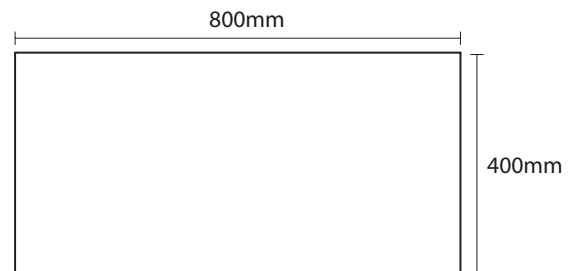

Product Name	ALFIE-800-TOP-OAK
Product Description	Alfie 800mm x 400mm Worktop Sonoma Oak
Product Transportation	
Barcode	5060964932736
Country of origin	UK
Commodity code	6810999000
Product Measurements	
Product Weight (KG)	4
Product Width (mm)	800
Product Height (mm)	400
Product Depth (mm)	16
Product Length (mm)	0
Primary Packed Measurements	
Packaged Weight	4.35
Packed Length	815
Packed Width	415
Packed Height	26
Packaging Weights	
Card (kg)	0.35
Paper (kg)	0
Wood (kg)	0
Plastic (kg)	0
Compliance DOP	N/a

General Information	
Construction Material	Particle Board
Installation type	Wall Mounted
Colour / Finish	Sonoma Oak
Furniture Attributes	
Supplied Fully Assembled	Yes
Number Of Drawers	0
Number Of Doors	0
Soft Close Doors / Drawers	N/a
Moisture resistant	Yes
Internal Shelves	0
Door Opening Width (mm)	N/a
Draw Opening Distance (mm)	N/a
Recommended Concealed Cistern	0
False Draws	No
Number of False Draws	No
Can the door be swapped over to open the opposite way	No
Which side is the door hinge located	N/a
Compatible Furniture Part Code	ALFIE
Compatible Basin Part Code	COUNTERTOP001
Handles	
Handle Style	N/a
Handle Finish	N/a
Handle Material	N/a
Number of Handles	N/a

Dimensions
(measurements in mm)

LIFETIME GUARANTEE

We are confident in our products and we want our customer to be, we proudly give a lifetime guarantee on our taps and showers, further details can be found on our website