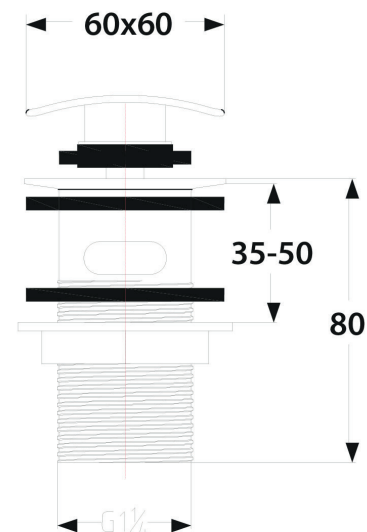

PRODUCT DATA SHEET

Square Dome Slotted Sprung Basin Waste

Product Code: WASTE94

SCUDO
BEAUTIFUL BATHROOMS

0330 124 7290

sales@scudo.co.uk - www.scudo.co.uk

Scudo is the trading name of Harrison Bathrooms Ltd. Whilst we endeavour to ensure that the product information is accurate we accept no liability for any information given. All images are for illustration purposes only. Product images and specification are subject to change. Measurement are in millimetres and are nominal.

Product Name	WASTE94
Product Description	Square Dome Slotted Sprung Basin Waste
Product Transportation	
Barcode	5060500649975
Country of origin	CH
Commodity code	8481804090
Product Measurements	
Product Weight (KG)	0.292
Product Width (mm)	61
Product Height (mm)	80
Product Depth (mm)	0
Product Length (mm)	61
Primary Packed Measurements	
Packaged Weight	0.314
Packed Length	7
Packed Width	7
Packed Height	10.5
Packaging Weights	
Card (kg)	0.027
Paper (kg)	n/a
Wood (kg)	n/a
Plastic (kg)	0.004
Compliance DOP	HBDOC034, HBDOC035

General Information	
Construction Material	Stainless Steel
Installation type	Basin Waste
Colour / Finish	Chrome
Waste Attributes	
Type	Basin Waste
Slotted or Unslotted	Slotted
Connection	Threaded Nut
Function	Clicker
Length of Overflow Hose (mm)	N/a
Trap Attributes	
Inner Pipe Length (mm)	0
Outer Pipe Length (mm)	0
Connection type	0