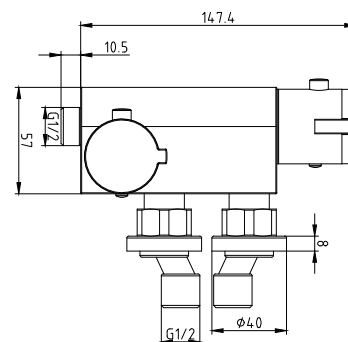

PRODUCT DATA SHEET

Thermostatic Vertical Valve for Douche Brushed Bronze

Product Code: DOUCHE009

SCUDO
BEAUTIFUL BATHROOMS

0330 124 7290

sales@scudo.co.uk - www.scudo.co.uk

Scudo is the trading name of Harrison Bathrooms Ltd. Whilst we endeavour to ensure that the product information is accurate we accept no liability for any information given. All images are for illustration purposes only. Product images and specification are subject to change. Measurement are in millimetres and are nominal.

Product Name	DOUCHE009
Product Description	Thermostatic Vertical Valve for Douche Brushed Bronze
Product Transportation	
Barcode	5060964935294
Country of origin	CH
Commodity code	8481804090
Product Measurements	
Product Weight (KG)	1.310
Product Width (mm)	See Line Drawing
Product Height (mm)	See Line Drawing
Product Depth (mm)	See Line Drawing
Product Length (mm)	0
Primary Packed Measurements	
Packaged Weight	1.36
Packed Length	370
Packed Width	195
Packed Height	420
Packaging Weights	
Card (kg)	0.065
Paper (kg)	0.006
Wood (kg)	0.003
Plastic (kg)	0.003
Compliance DOP	

General Information	
Construction Material	Brass , Stainless Steel
Installation type	Wall Mounted
Colour / Finish	Brushed Bronze
Tap / Shower Attributes	
WRAS Approved	No
TMV Approved	No
Minimum Operating Pressure (bar)	0.5
Maximum Operating Pressure (bar)	5
Flexible Tails Included	No
Number of handles	2
Handle Type	Knob
Swivel Spout	N/a
Inlet Connection	3/4 BSP
Outlet Connection	1/2 BSP
Tap Hole Diameter (mm)	N/a
Tap Type description	Thermostatic Mixer
Includes Waste	No
Valve / Cartridge Type	Thermostatic
Cartridge Spare code	N/a
Flow Rates	
0.2bar (l/min)	5.5
0.5bar (l/min)	9
1bar (l/min)	12.7
2bar (l/min)	18
3bar (l/min)	22.8