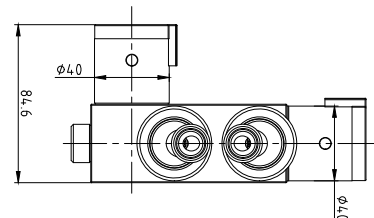

PRODUCT DATA SHEET

Thermostatic Vertical Valve for Douche Brushed Bronze

Product Code: DOUCHE009

SCUDO
BEAUTIFUL BATHROOMS

0330 124 7290

sales@scudo.co.uk - www.scudo.co.uk

Scudo is the trading name of Harrison Bathrooms Ltd. Whilst we endeavour to ensure that the product information is accurate we accept no liability for any information given. All images are for illustration purposes only. Product images and specification are subject to change. Measurement are in millimetres and are nominal.

Product Name	DOUCHE009
Product Description	Thermostatic Vertical Valve for Douche Brushed Bronze
Product Transportation	
Barcode	5060964935294
Country of origin	CH
Commodity code	8481804090
Product Measurements	
Product Weight (KG)	1.310
Product Width (mm)	See Line Drawing
Product Height (mm)	See Line Drawing
Product Depth (mm)	See Line Drawing
Product Length (mm)	0
Primary Packed Measurements	
Packaged Weight	1.36
Packed Length	370
Packed Width	195
Packed Height	420
Packaging Weights	
Card (kg)	0.065
Paper (kg)	0.006
Wood (kg)	0.003
Plastic (kg)	0.003
Compliance DOP	

General Information	
Construction Material	Brass , Stainless Steel
Installation type	Wall Mounted
Colour / Finish	Brushed Bronze
Tap / Shower Attributes	
WRAS Approved	No
TMV Approved	No
Minimum Operating Pressure (bar)	0.5
Maximum Operating Pressure (bar)	5
Flexible Tails Included	No
Number of handles	2
Handle Type	Knob
Swivel Spout	N/a
Inlet Connection	3/4 BSP
Outlet Connection	1/2 BSP
Tap Hole Diameter (mm)	N/a
Tap Type description	Thermostatic Mixer
Includes Waste	No
Valve / Cartridge Type	Thermostatic
Cartridge Spare code	N/a
Flow Rates	
0.2bar (l/min)	5.5
0.5bar (l/min)	9
1bar (l/min)	12.7
2bar (l/min)	18
3bar (l/min)	22.8