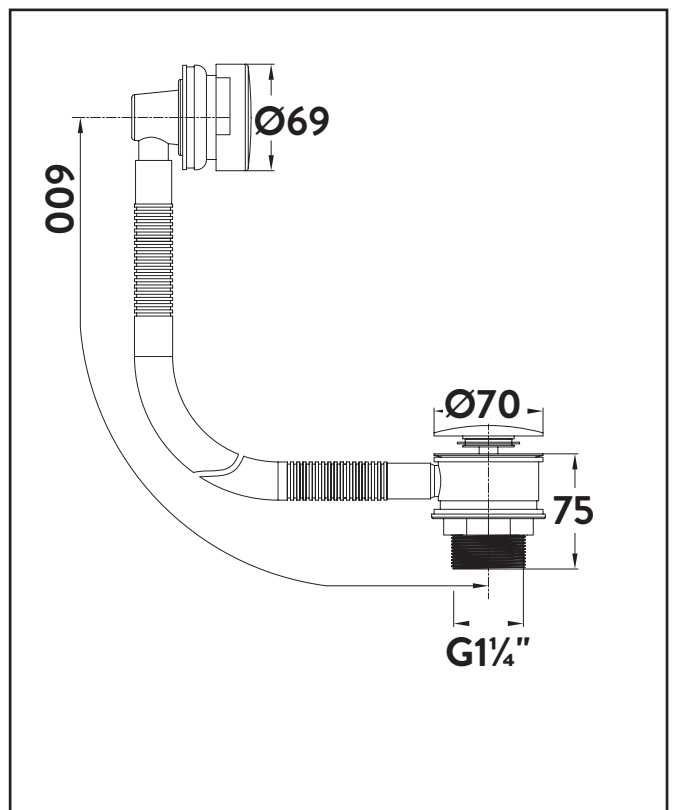

PRODUCT DATA SHEET

Round Sprung Bath Waste Easy Clean

Product Code: WASTE90

Product Measurements

Product Weight:	0.385kg
Product Width:	100mm
Product Height:	153mm
Product Depth:	N/A
Product Length:	353mm

Product Transportation

Barcode:	5060500641504
Country of Origin:	China
Comodity Code:	8481804090

Primary Packed Measurements

Packaged Weight:	0.44kg
Packaged Length:	320mm
Packaged Width:	130mm
Packaged Height:	65mm

Packaging Weight

Card:	0.51kg
Paper:	N/A
Wood:	N/A
Plastic:	0.006kg

General Information

Construction Material:	Brass, Stainless Steel, Plastic
Installation Type:	Bath Fixed
Colour / Finish:	Chrome

Waste Attributes

Type:	Bath Waste
Slotted or Unslotted:	Slotted
Connection:	Threaded Nut
Function:	Clicker
Length of Overflow Hose:	500mm

Trap Attributes

Inner Pipe Length:	0
Outer Pipe Length:	0
Connection Type:	0

Compliance DOP

HBDOC034 / HBDOC035

0330 124 7290

sales@scudo.co.uk - www.scudo.co.uk

Scudo is the trading name of Harrison Bathrooms Ltd. Whilst we endeavour to ensure that the product information is accurate we accept no liability for any information given. All images are for illustration purposes only. Product images and specification are subject to change. Measurement are in millimetres and are nominal.

Dimensions
(measurements in mm)

LIFETIME GUARANTEE

We are confident in our products and we want our customer to be, we proudly give a lifetime guarantee on our taps and showers, further details can be found on our website