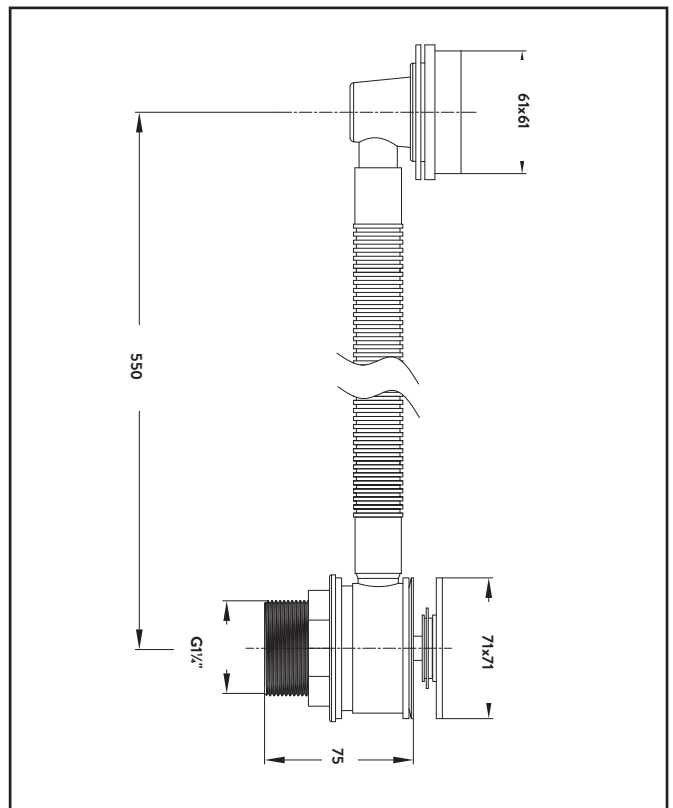

## Square Sprung Bath Waste

Product Code: WA98

**SCUDO**  
BEAUTIFUL BATHROOMS

0330 124 7290

[sales@scudo.co.uk](mailto:sales@scudo.co.uk) - [www.scudo.co.uk](http://www.scudo.co.uk)

Scudo is the trading name of Harrison Bathrooms Ltd. Whilst we endeavour to ensure that the product information is accurate we accept no liability for any information given. All images are for illustration purposes only. Product images and specification are subject to change. Measurement are in millimetres and are nominal.

Product Name	WA98
Product Description	Square Sprung Bath Waste
Product Transportation	
Barcode	5060713723738
Country of origin	CH
Commodity code	7418200000
Product Measurements	
Product Weight (KG)	0.701
Product Width (mm)	0
Product Height (mm)	0
Product Depth (mm)	75
Product Length (mm)	550
Primary Packed Measurements	
Packaged Weight	0.8
Packed Length	0
Packed Width	0
Packed Height	0
Packaging Weights	
Card (kg)	0.093
Paper (kg)	0
Wood (kg)	0
Plastic (kg)	0
Compliance DOP	N/a

General Information	
Construction Material	Brass, Stainless Steel, Plastic
Installation type	Bath fixed
Colour / Finish	Chrome
Waste Attributes	
Type	Bath Waste
Slotted or Unslotted	Slotted
Connection	Threaded Nut
Function	Clicker
Length of Overflow Hose (mm)	550
Trap Attributes	
Inner Pipe Length (mm)	0
Outer Pipe Length (mm)	0
Connection type	0

**Dimensions**  
(measurements in mm)