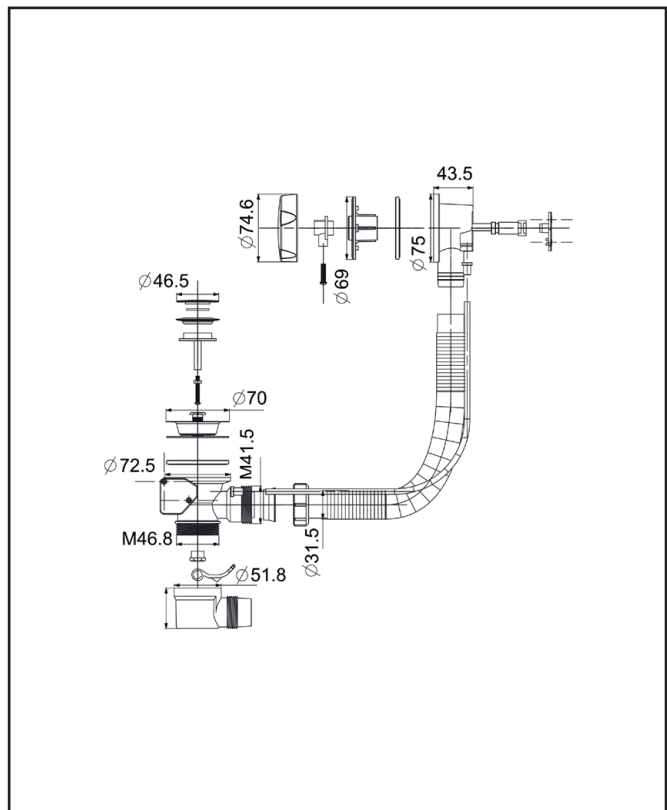

## Bath Pop-up Waste & Overflow

Product Code: BW001

Product Name	BW001
Product Description	Bath Pop-Up Waste with Overflow
<b>Product Transportation</b>	
Barcode	5060500640101
Country of origin	CH
Commodity code	3922900000
<b>Product Measurements</b>	
Product Weight (KG)	0.397
Product Width (mm)	0
Product Height (mm)	68
Product Depth (mm)	0
Product Length (mm)	670
<b>Primary Packed Measurements</b>	
Packaged Weight	0.452
Packed Length	21
Packed Width	12
Packed Height	7.5
<b>Packaging Weights</b>	
Card (kg)	0.452
Paper (kg)	0
Wood (kg)	0
Plastic (kg)	0
Compliance DOP	0

<b>General Information</b>	
Construction Material	Brass, Plastic
Installation type	Bath fixed
Colour / Finish	Chrome, Black
<b>Waste Attributes</b>	
Type	Bath Waste
Slotted or Unslotted	Slotted
Connection	Threaded Nut
Function	Clicker
Length of Overflow Hose (mm)	550
<b>Trap Attributes</b>	
Inner Pipe Length (mm)	0
Outer Pipe Length (mm)	0
Connection type	0

**Dimensions**  
(measurements in mm)