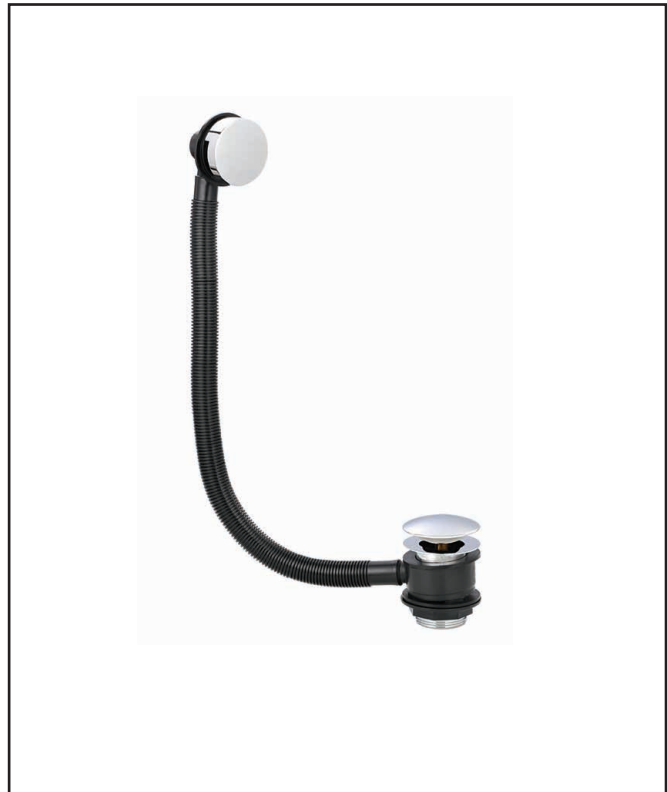

PRODUCT DATA SHEET

Bath Pop-up Waste & Overflow

Product Code: BW001

Product Name	BW001
Product Description	Bath Pop-Up Waste with Overflow
Product Transportation	
Barcode	5060500640101
Country of origin	CH
Commodity code	3922900000
Product Measurements	
Product Weight (KG)	0.397
Product Width (mm)	0
Product Height (mm)	68
Product Depth (mm)	0
Product Length (mm)	670
Primary Packed Measurements	
Packaged Weight	0.452
Packed Length	21
Packed Width	12
Packed Height	7.5
Packaging Weights	
Card (kg)	0.452
Paper (kg)	0
Wood (kg)	0
Plastic (kg)	0
Compliance DOP	0

General Information	
Construction Material	Brass, Plastic
Installation type	Bath fixed
Colour / Finish	Chrome, Black
Waste Attributes	
Type	Bath Waste
Slotted or Unslotted	Slotted
Connection	Threaded Nut
Function	Clicker
Length of Overflow Hose (mm)	550
Trap Attributes	
Inner Pipe Length (mm)	0
Outer Pipe Length (mm)	0
Connection type	0

0330 124 7290

sales@scudo.co.uk - www.scudo.co.uk

Scudo is the trading name of Harrison Bathrooms Ltd. Whilst we endeavour to ensure that the product information is accurate we accept no liability for any information given. All images are for illustration purposes only. Product images and specification are subject to change. Measurement are in millimetres and are nominal.

Dimensions
(measurements in mm)

LIFETIME GUARANTEE

We are confident in our products and we want our customer to be, we proudly give a lifetime guarantee on our taps and showers, further details can be found on our website