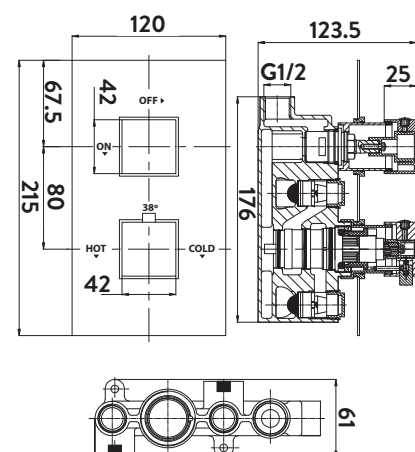

Product Measurements

Product Weight:	2.41kg
Product Width:	120mm
Product Height:	215mm
Product Depth:	123.5mm
Product Length:	640mm

Product Transportation

Barcode:	5060500644048
Country of Origin:	China
Comodity Code:	8481804090

Primary Packed Measurements

Packaged Weight:	2.53kg
Packaged Length:	253mm
Packaged Width:	136mm
Packaged Height:	144mm

Packaging Weight

Card:	0.098kg
Plastic:	0.006kg

General Information

Construction Material:	Brass / Stainless Steel
Installation Type:	In Wall
Colour / Finish:	Brass / Chrome

Shower Specification

Anti-Scald:	Yes
Shower Diverter Functions:	No
Number of Outlets:	1
Thermo Temp Control:	Yes
Cool Touch:	No
Shower Handset Functions:	N/A
Minimum Working Pressure:	0.2
Maximum Working Pressure:	5
Shape:	N/A
Pipe Centre:	N/A
Inlet Connection:	3/4 BSP
Outlet Connection:	1/2 BSP
Adjustable:	N/A
Adjustment:	N/A
Handle Type:	Square

Flow Rates

0.2bar (l/min)	3.2
0.5bar (l/min)	9.2
1bar (l/min)	13.5
2bar (l/min)	19.8
3bar (l/min)	25

Compliance DOP

HBDOC042 / HBDOC043

Spares

Diverter: T47052-08 Thermostatic Cartridge: H102V

Tap Attributes

Tap Type Description:	In Wall Thermostatic Mixer
Includes Waste:	N/A
Valve / Cartridge Type:	Thermo & 1/4 Turn Cartridge

For Part G Building regulations, compliance see flow regulator section of spec binder.

Dimensions (measurements in mm)

LIFETIME GUARANTEE

We are confident in our products and we want our customer to be, we proudly give a lifetime guarantee on our taps and showers, further details can be found on our website