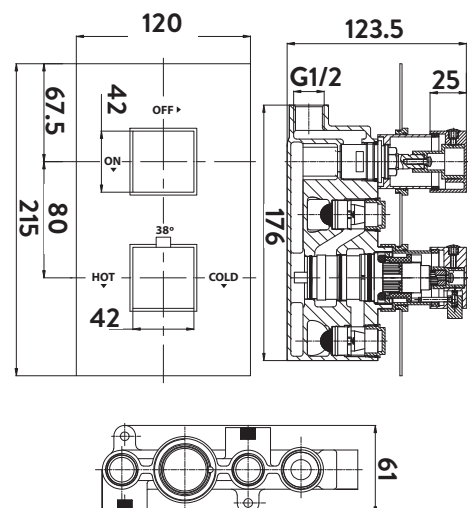

Product Measurements

Product Weight:	2.36kg
Product Width:	120mm
Product Height:	215mm
Product Depth:	123.5mm
Product Length:	N/A

Product Transportation

Barcode:	5060500640170
Country of Origin:	China
Comodity Code:	8481804090

Primary Packed Measurements

Packaged Weight:	2.58kg
Packaged Length:	253mm
Packaged Width:	136mm
Packaged Height:	144mm

Packaging Weight

Card:	0.101kg
Plastic:	0.012kg

General Information

Construction Material:	Brass / Stainless Steel
Installation Type:	In Wall
Colour / Finish:	Brass / Chrome

Shower Specification

Anti-Scald:	Yes
Shower Diverter Functions:	No
Number of Outlets:	2
Thermo Temp Control:	Yes
Cool Touch:	No
Shower Handset Functions:	N/A
Minimum Working Pressure:	0.2
Maximum Working Pressure:	5
Shape:	N/A
Pipe Centre:	N/A
Inlet Connection:	3/4 BSP
Outlet Connection:	1/2 BSP
Adjustable:	N/A
Adjustment:	N/A
Handle Type:	Square

Flow Rates

0.2bar (l/min)	6.5
0.5bar (l/min)	9.7
1bar (l/min)	14
2bar (l/min)	20.5
3bar (l/min)	27

Compliance DOP

HBDOC042 / HBDOC043

Spares

Diverter: T47002D-08 Thermostatic Cartridge: H102V

Tap Attributes

Tap Type Description:	In Wall Thermostatic Mixer
Includes Waste:	N/A
Valve / Cartridge Type:	Thermo & 1/4 Turn Cartridge

For Part G Building regulations, compliance see flow regulator section of spec binder.

Dimensions

(measurements in mm)

LIFETIME GUARANTEE

We are confident in our products and we want our customer to be, we proudly give a lifetime guarantee on our taps and showers, further details can be found on our website