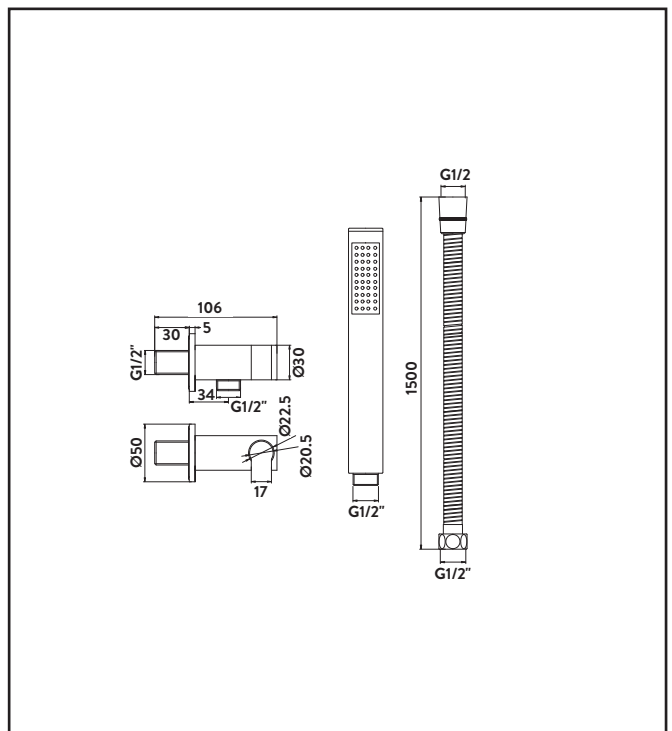

Product Measurements

Product Weight:	0.67kg
Product Width:	106mm
Product Height:	30mm
Product Depth:	30mm
Product Length:	1500mm

Product Transportation

Barcode:	5060500640330
Country of Origin:	China
Comodity Code:	8481801190

Primary Packed Measurements

Packaged Weight:	0.67kg
Packaged Length:	300mm
Packaged Width:	130mm
Packaged Height:	65mm

Packaging Weight

Card:	0.035kg
Plastic:	N/A

General Information

Construction Material:	Brass
Installation Type:	Wall Mounted
Colour / Finish:	Chrome

Shower Specification

Anti-Scald:	No
Shower Diverter Functions:	N/A
Number of Outlets:	1
Thermo Temp Control:	N/A
Cool Touch:	No
Shower Handset Functions:	N/A
Minimum Working Pressure:	0.2
Maximum Working Pressure:	5
Shape:	Square
Pipe Centre:	N/A
Inlet Connection:	1/2 BSP
Outlet Connection:	1/2 BSP
Adjustable:	No
Adjustment:	N/A
Handle Type:	N/A

Flow Rates

0.2bar (l/min)	N/A
0.5bar (l/min)	N/A
1bar (l/min)	N/A
2bar (l/min)	N/A
3bar (l/min)	N/A

Compliance DOP

--	--

Spares

Diverter: N/A Thermostatic Cartridge: N/A

Tap Attributes

Tap Type Description:	Wall Mounted Outlet
Includes Waste:	N/A
Valve / Cartridge Type:	N/A