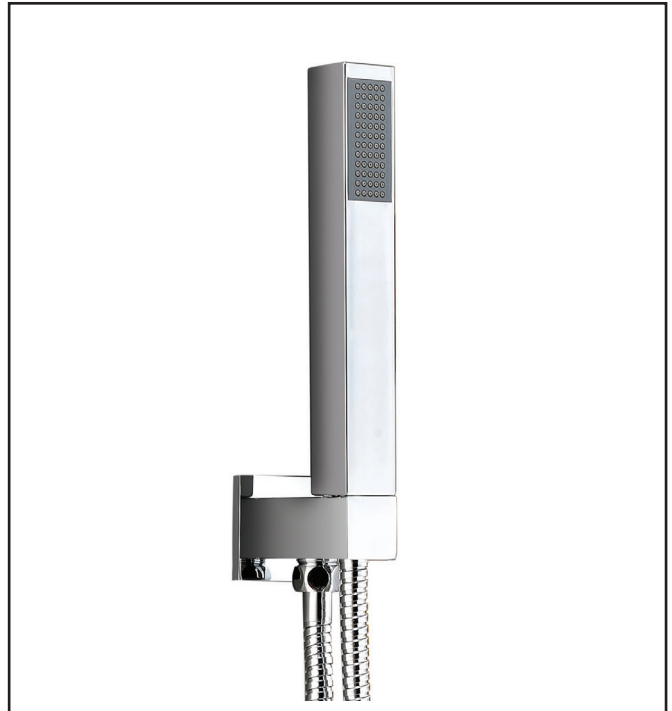

Product Measurements

Product Weight:	0.67kg
Product Width:	106mm
Product Height:	30mm
Product Depth:	30mm
Product Length:	1500mm

Product Transportation

Barcode:	5060500640330
Country of Origin:	China
Comodity Code:	8481801190

Primary Packed Measurements

Packaged Weight:	0.67kg
Packaged Length:	300mm
Packaged Width:	130mm
Packaged Height:	65mm

Packaging Weight

Card:	0.035kg
Plastic:	N/A

General Information

Construction Material:	Brass
Installation Type:	Wall Mounted
Colour / Finish:	Chrome

Shower Specification

Anti-Scald:	No
Shower Diverter Functions:	N/A
Number of Outlets:	1
Thermo Temp Control:	N/A
Cool Touch:	No
Shower Handset Functions:	N/A
Minimum Working Pressure:	0.2
Maximum Working Pressure:	5
Shape:	Square
Pipe Centre:	N/A
Inlet Connection:	1/2 BSP
Outlet Connection:	1/2 BSP
Adjustable:	No
Adjustment:	N/A
Handle Type:	N/A

Flow Rates

0.2bar (l/min)	N/A
0.5bar (l/min)	N/A
1bar (l/min)	N/A
2bar (l/min)	N/A
3bar (l/min)	N/A

Compliance DOP

Spares

Diverter: N/A Thermostatic Cartridge: N/A

Tap Attributes

Tap Type Description:	Wall Mounted Outlet
Includes Waste:	N/A
Valve / Cartridge Type:	N/A

Dimensions

(measurements in mm)

LIFETIME GUARANTEE

We are confident in our products and we want our customer to be, we proudly give a lifetime guarantee on our taps and showers, further details can be found on our website