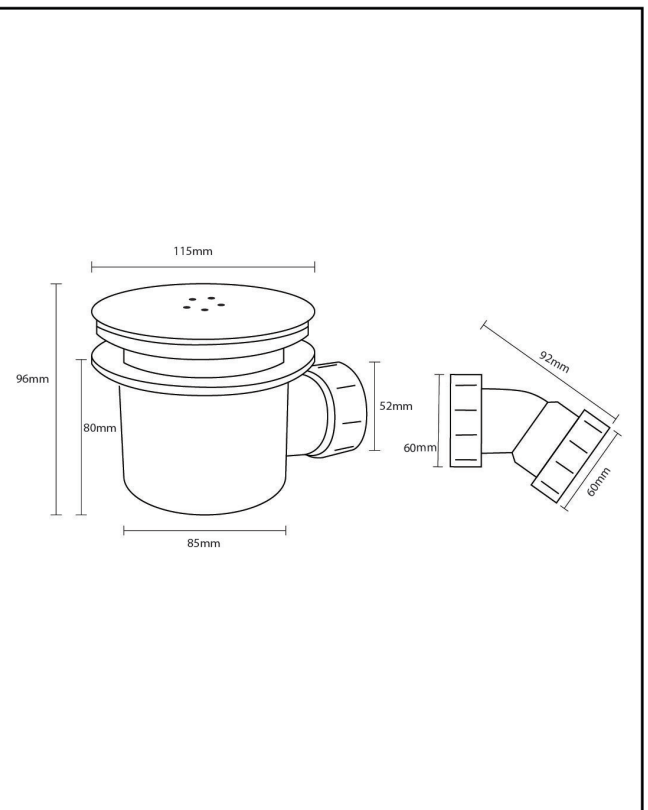

PRODUCT DATA SHEET

Brushed Brass 90mm Fast Flow Waste

Product Code: S0061

SCUDO
BEAUTIFUL BATHROOMS

0330 124 7290

sales@scudo.co.uk - www.scudo.co.uk

Scudo is the trading name of Harrison Bathrooms Ltd. Whilst we endeavour to ensure that the product information is accurate we accept no liability for any information given. All images are for illustration purposes only. Product images and specification are subject to change. Measurements are in millimetres and are nominal.

Product Name	S0061
Product Description	Brushed Brass 90mm Fast Flow Waste
Product Transportation	
Barcode	5060964937397
Country of origin	TURK
Commodity code	3926909790
Product Measurements	
Product Weight (KG)	0.323
Product Width (mm)	155
Product Height (mm)	96
Product Depth (mm)	115
Primary Packed Measurements	
Packaged Weight	0.4
Packed Length	140
Packed Width	164
Packed Height	102

General Information	
Construction Material	ABS
Installation type	Shower Tray Waste
Colour / Finish	Brushed Brass
Waste Attributes	
Type	Shower Waste
Slotted or Unslotted	Un-Slotted
Connection	Top Fix Threaded Nut
Function	Free Flowing
Length of Overflow Hose (mm)	N/a
Trap Attributes	
Inner Pipe Length (mm)	N/a
Outer Pipe Length (mm)	N/a
Connection type	N/a