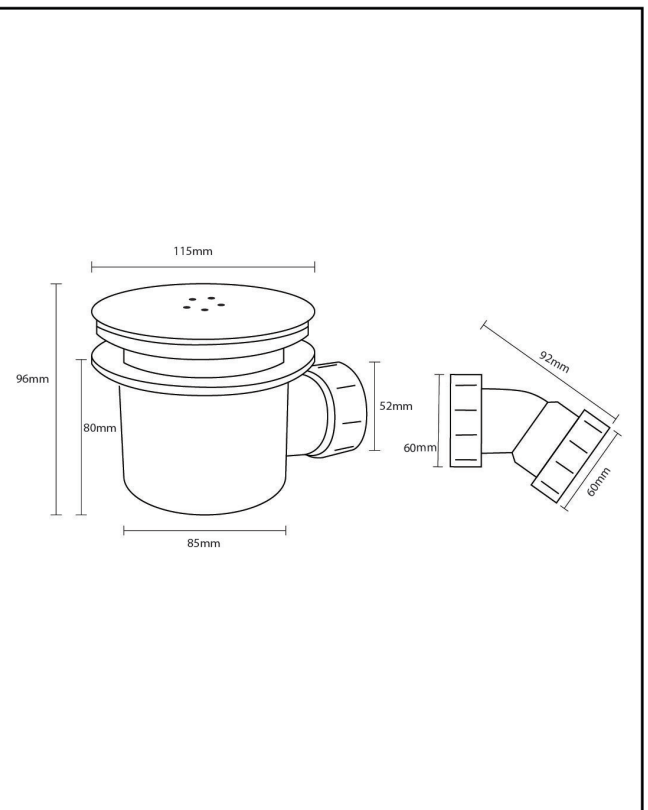

PRODUCT DATA SHEET

Gunmetal 90mm Fast Flow Waste

Product Code: S0062

SCUDO
BEAUTIFUL BATHROOMS

0330 124 7290

sales@scudo.co.uk - www.scudo.co.uk

Scudo is the trading name of Harrison Bathrooms Ltd. Whilst we endeavour to ensure that the product information is accurate we accept no liability for any information given. All images are for illustration purposes only. Product images and specification are subject to change. Measurements are in millimetres and are nominal.

Product Name	S0062
Product Description	Gunmetal 90mm Fast Flow Waste
Product Transportation	
Barcode	5060964937397
Country of origin	TURK
Commodity code	3926909790
Product Measurements	
Product Weight (KG)	0.323
Product Width (mm)	155
Product Height (mm)	96
Product Depth (mm)	115
Primary Packed Measurements	
Packaged Weight	0.4
Packed Length	140
Packed Width	164
Packed Height	102

General Information	
Construction Material	ABS
Installation type	Shower Tray Waste
Colour / Finish	Gunmetal
Waste Attributes	
Type	Shower Waste
Slotted or Unslotted	Un-Slotted
Connection	Top Fix Threaded Nut
Function	Free Flowing
Length of Overflow Hose (mm)	N/a
Trap Attributes	
Inner Pipe Length (mm)	N/a
Outer Pipe Length (mm)	N/a
Connection type	N/a