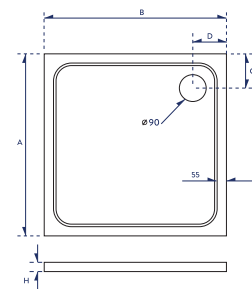

PRODUCT DATA SHEET

760x760mm Square 30mm Shower Tray White

Product Code: 760-760-SQ-WTE

SCUDO
BEAUTIFUL BATHROOMS

0330 124 7290

sales@scudo.co.uk - www.scudo.co.uk

Scudo is the trading name of Harrison Bathrooms Ltd. Whilst we endeavour to ensure that the product information is accurate we accept no liability for any information given. All images are for illustration purposes only. Product images and specification are subject to change. Measurement are in millimetres and are nominal.

Product Name	760-760-SQ-WTE
Product Description	760mm Square 30mm Shower Tray White
Product Transportation	
Barcode	5060964936949
Commodity code	3922100000
Product Measurements	
Product Weight (KG)	25
Product Width (mm)	760
Product Height (mm)	30
Product Depth (mm)	760
Primary Packed Measurements	
Packaged Weight	26
Packed Length	800
Packed Width	800
Packed Height	60

General Information	
Construction Material	Resin Fill, Gel Coat
Installation type	Floor or Leg set mounted
Colour / Finish	White Gel Coat
Shower Tray Attributes	
Radius	N/a
Slip Resistant	No
Waste Included	No
Profile Type	Low Profile
Depth (mm)	30
Handed	N/a
Compatible Leg Set	TRAY-FITTING-KITA
Shape	Square
Waste Size (Ø)	90mm

Code	Product Specification (mm)	A (mm)	B (mm)	C (mm)	D (mm)	H (mm)	Packaging Specification (mm)	Net Weight (kg)	Gross Weight (kg)
760-760-SQ-WTE	760*760*30	760	760	160	160	30	800*800*60	25	26

LIFETIME GUARANTEE