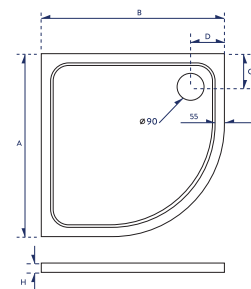

PRODUCT DATA SHEET

800x800mm Square 30mm Shower Tray White

Product Code: 800-800-SQ-WTE

SCUDO
BEAUTIFUL BATHROOMS

0330 124 7290

sales@scudo.co.uk - www.scudo.co.uk

Scudo is the trading name of Harrison Bathrooms Ltd. Whilst we endeavour to ensure that the product information is accurate we accept no liability for any information given. All images are for illustration purposes only. Product images and specification are subject to change. Measurement are in millimetres and are nominal.

Product Name	800-800-SQ-WTE
Product Description	800mm Square 30mm Shower Tray White
Product Transportation	
Barcode	5060964936956
Commodity code	3922100000
Product Measurements	
Product Weight (KG)	27
Product Width (mm)	800
Product Height (mm)	30
Product Depth (mm)	800
Primary Packed Measurements	
Packaged Weight	28
Packed Length	840
Packed Width	840
Packed Height	60

General Information	
Construction Material	Resin Fill, Gel Coat
Installation type	Floor or Leg set mounted
Colour / Finish	White Gel Coat
Shower Tray Attributes	
Radius	N/a
Slip Resistant	No
Waste Included	No
Profile Type	Low Profile
Depth (mm)	30
Handed	N/a
Compatible Leg Set	TRAY-FITTING-KITA
Shape	Square
Waste Size (Ø)	90mm

Code	Product Specification (mm)	A (mm)	B (mm)	C (mm)	D (mm)	H (mm)	Packaging Specification (mm)	Net Weight (kg)	Gross Weight (kg)
800-800-QUAD-WTE	800*800*30	800	800	160	160	30	840*840*60	25	26

LIFETIME GUARANTEE