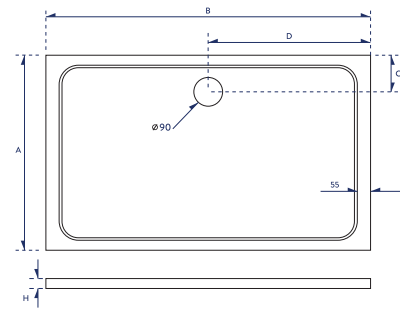

PRODUCT DATA SHEET

900X800mm Rectangle 30mm Shower Tray White

Product Code: 900-800-REC-WTE

SCUDO
BEAUTIFUL BATHROOMS

0330 124 7290

sales@scudo.co.uk - www.scudo.co.uk

Scudo is the trading name of Harrison Bathrooms Ltd. Whilst we endeavour to ensure that the product information is accurate we accept no liability for any information given. All images are for illustration purposes only. Product images and specification are subject to change. Measurement are in millimetres and are nominal.

| | |
|-----------------------------|---|
| Product Name | 900-800-REC-WTE |
| Product Description | 900X800mm Rectangle 30mm Shower Tray White |
| Product Transportation | |
| Barcode | 5060964936970 |
| Commodity code | 3922100000 |
| Product Measurements | |
| Product Weight (KG) | 30 |
| Product Width (mm) | 900 |
| Product Height (mm) | 30 |
| Product Depth (mm) | 800 |
| Primary Packed Measurements | |
| Packaged Weight | 31 |
| Packed Length | 840 |
| Packed Width | 940 |
| Packed Height | 60 |

| | |
|------------------------|--------------------------|
| General Information | |
| Construction Material | Resin Fill, Gel Coat |
| Installation type | Floor or Leg set mounted |
| Colour / Finish | White Gel Coat |
| Shower Tray Attributes | |
| Radius | N/a |
| Slip Resistant | No |
| Waste Included | No |
| Profile Type | Low Profile |
| Depth (mm) | 30 |
| Handed | N/a |
| Compatible Leg Set | TRAY-FITTING-KITA |
| Shape | Rectangle |
| Waste Size (Ø) | 90mm |

| Code | Product Specification (mm) | A (mm) | B (mm) | C (mm) | D (mm) | H (mm) | Packaging Specification (mm) | Net Weight (kg) | Gross Weight (kg) |
|-----------------|----------------------------|--------|--------|--------|--------|--------|------------------------------|-----------------|-------------------|
| 900-800-REC-WTE | 800*900*30 | 800 | 900 | 160 | 450 | 30 | 840*940*60 | 30 | 31 |