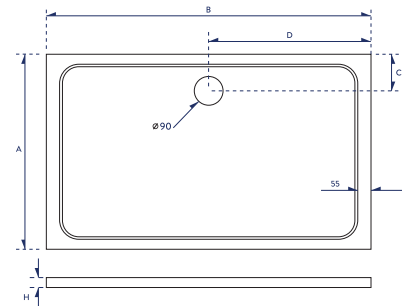

## 1000X900mm Rectangle 30mm Shower Tray White

Product Code: 1000-900-REC-WTE

**SCUDO**  
BEAUTIFUL BATHROOMS

0330 124 7290

sales@scudo.co.uk - www.scudo.co.uk

Scudo is the trading name of Harrison Bathrooms Ltd. Whilst we endeavour to ensure that the product information is accurate we accept no liability for any information given. All images are for illustration purposes only. Product images and specification are subject to change. Measurement are in millimetres and are nominal.

Product Name	1000-900-REC-WTE
Product Description	1000X900mm Rectangle 30mm Shower Tray White
Product Transportation	
Barcode	5060964936994
Commodity code	3922100000
Product Measurements	
Product Weight (KG)	33
Product Width (mm)	1000
Product Height (mm)	30
Product Depth (mm)	900
Primary Packed Measurements	
Packaged Weight	31
Packed Length	940
Packed Width	1040
Packed Height	60

General Information	
Construction Material	Resin Fill, Gel Coat
Installation type	Floor or Leg set mounted
Colour / Finish	White Gel Coat
Shower Tray Attributes	
Radius	N/a
Slip Resistant	No
Waste Included	No
Profile Type	Low Profile
Depth (mm)	30
Handed	N/a
Compatible Leg Set	TRAY-FITTING-KITA
Shape	Rectangle
Waste Size (Ø)	90mm

## Dimensions (Measurements in mm)