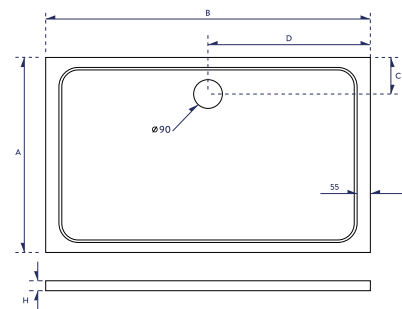

PRODUCT DATA SHEET

1100X800mm Rectangle 30mm Shower Tray White

Product Code: 1100-800-REC-WTE

Product Name	1100-800-REC-WTE
Product Description	1100X800mm Rectangle 30mm Shower Tray White
Product Transportation	
Barcode	5060964937007
Commodity code	3922100000
Product Measurements	
Product Weight (KG)	36
Product Width (mm)	1100
Product Height (mm)	30
Product Depth (mm)	800
Primary Packed Measurements	
Packaged Weight	37
Packed Length	840
Packed Width	1140
Packed Height	60

General Information	
Construction Material	Resin Fill, Gel Coat
Installation type	Floor or Leg set mounted
Colour / Finish	White Gel Coat
Shower Tray Attributes	
Radius	N/a
Slip Resistant	No
Waste Included	No
Profile Type	Low Profile
Depth (mm)	30
Handed	N/a
Compatible Leg Set	TRAY-FITTING-KITB
Shape	Rectangle
Waste Size (Ø)	90mm

SCUDO
BEAUTIFUL BATHROOMS

0330 124 7290

sales@scudo.co.uk - www.scudo.co.uk

Scudo is the trading name of Harrison Bathrooms Ltd. Whilst we endeavour to ensure that the product information is accurate we accept no liability for any information given. All images are for illustration purposes only. Product images and specification are subject to change. Measurement are in millimetres and are nominal.

Code	Product Specification (mm)	A (mm)	B (mm)	C (mm)	D (mm)	H (mm)	Packaging Specification (mm)	Net Weight (kg)	Gross Weight (kg)
1100-800-REC-WTE	800*1100*30	800	1100	160	550	30	840*1140*60	36	37

LIFETIME GUARANTEE