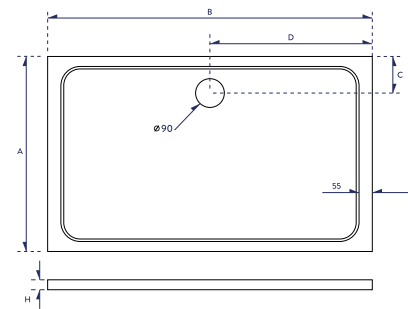

## 1200X760mm Rectangle 30mm Shower Tray White

Product Code: 1200-760-REC-WTE

**SCUDO**  
BEAUTIFUL BATHROOMS

0330 124 7290

sales@scudo.co.uk - www.scudo.co.uk

Scudo is the trading name of Harrison Bathrooms Ltd. Whilst we endeavour to ensure that the product information is accurate we accept no liability for any information given. All images are for illustration purposes only. Product images and specification are subject to change. Measurement are in millimetres and are nominal.

Product Name	1200-760-REC-WTE
Product Description	1200X760mm Rectangle 30mm Shower Tray White
Product Transportation	
Barcode	5060964937021
Commodity code	3922100000
Product Measurements	
Product Weight (KG)	38
Product Width (mm)	1200
Product Height (mm)	30
Product Depth (mm)	760
Primary Packed Measurements	
Packaged Weight	39
Packed Length	800
Packed Width	1240
Packed Height	60

General Information	
Construction Material	Resin Fill, Gel Coat
Installation type	Floor or Leg set mounted
Colour / Finish	White Gel Coat
Shower Tray Attributes	
Radius	N/a
Slip Resistant	No
Waste Included	No
Profile Type	Low Profile
Depth (mm)	30
Handed	N/a
Compatible Leg Set	TRAY-FITTING-KITB
Shape	Rectangle
Waste Size (Ø)	90mm

## Dimensions (Measurements in mm)