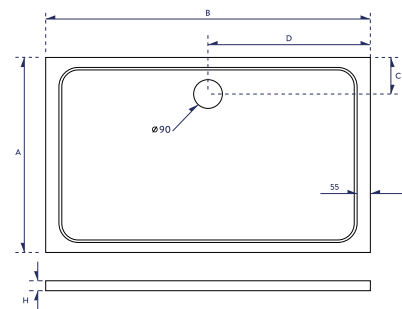

PRODUCT DATA SHEET

1200X800mm Rectangle 30mm Shower Tray White

Product Code: 1200-800-REC-WTE

SCUDO
BEAUTIFUL BATHROOMS

0330 124 7290

sales@scudo.co.uk - www.scudo.co.uk

Scudo is the trading name of Harrison Bathrooms Ltd. Whilst we endeavour to ensure that the product information is accurate we accept no liability for any information given. All images are for illustration purposes only. Product images and specification are subject to change. Measurement are in millimetres and are nominal.

| | |
|-----------------------------|--|
| Product Name | 1200-800-REC-WTE |
| Product Description | 1200X800mm Rectangle 30mm Shower Tray White |
| Product Transportation | |
| Barcode | 5060964937038 |
| Commodity code | 3922100000 |
| Product Measurements | |
| Product Weight (KG) | 39 |
| Product Width (mm) | 1200 |
| Product Height (mm) | 30 |
| Product Depth (mm) | 800 |
| Primary Packed Measurements | |
| Packaged Weight | 40 |
| Packed Length | 840 |
| Packed Width | 1240 |
| Packed Height | 60 |

| | |
|------------------------|--------------------------|
| General Information | |
| Construction Material | Resin Fill, Gel Coat |
| Installation type | Floor or Leg set mounted |
| Colour / Finish | White Gel Coat |
| Shower Tray Attributes | |
| Radius | N/a |
| Slip Resistant | No |
| Waste Included | No |
| Profile Type | Low Profile |
| Depth (mm) | 30 |
| Handed | N/a |
| Compatible Leg Set | TRAY-FITTING-KITB |
| Shape | Rectangle |
| Waste Size (Ø) | 90mm |

| Code | Product Specification (mm) | A (mm) | B (mm) | C (mm) | D (mm) | H (mm) | Packaging Specification (mm) | Net Weight (kg) | Gross Weight (kg) |
|------------------|----------------------------|--------|--------|--------|--------|--------|------------------------------|-----------------|-------------------|
| 1100-800-REC-WTE | 800*1100*30 | 800 | 1100 | 160 | 550 | 30 | 840*1140*60 | 36 | 37 |