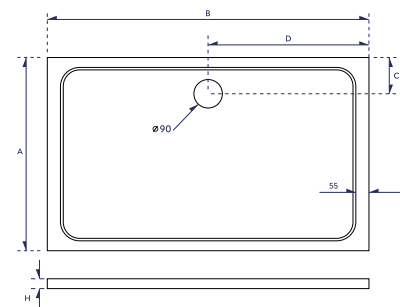

PRODUCT DATA SHEET

1200X900mm Rectangle 30mm Shower Tray White

Product Code: 1200-900-REC-WTE

SCUDO
BEAUTIFUL BATHROOMS

0330 124 7290

sales@scudo.co.uk - www.scudo.co.uk

Scudo is the trading name of Harrison Bathrooms Ltd. Whilst we endeavour to ensure that the product information is accurate we accept no liability for any information given. All images are for illustration purposes only. Product images and specification are subject to change. Measurement are in millimetres and are nominal.

Product Name	1200-900-REC-WTE
Product Description	1200X900mm Rectangle 30mm Shower Tray White
Product Transportation	
Barcode	5060964937045
Commodity code	3922100000
Product Measurements	
Product Weight (KG)	33
Product Width (mm)	1200
Product Height (mm)	30
Product Depth (mm)	900
Primary Packed Measurements	
Packaged Weight	31
Packed Length	940
Packed Width	1240
Packed Height	60

General Information	
Construction Material	Resin Fill, Gel Coat
Installation type	Floor or Leg set mounted
Colour / Finish	White Gel Coat
Shower Tray Attributes	
Radius	N/a
Slip Resistant	No
Waste Included	No
Profile Type	Low Profile
Depth (mm)	30
Handed	N/a
Compatible Leg Set	TRAY-FITTING-KITA
Shape	Rectangle
Waste Size (Ø)	90mm

Code	Product Specification (mm)	A (mm)	B (mm)	C (mm)	D (mm)	H (mm)	Packaging Specification (mm)	Net Weight (kg)	Gross Weight (kg)
1200-900-REC-WTE	900*1200*30	900	1200	160	600	30	940*1240*60	44	45

LIFETIME GUARANTEE