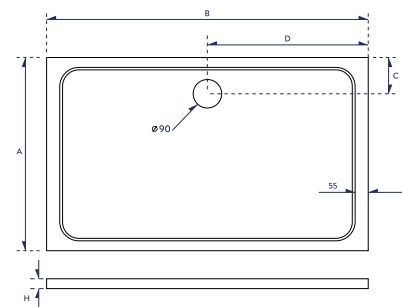

PRODUCT DATA SHEET

1500X700mm Rectangle 30mm Shower Tray White

Product Code: 1500-700-REC-WTE

SCUDO
BEAUTIFUL BATHROOMS

0330 124 7290

sales@scudo.co.uk - www.scudo.co.uk

Scudo is the trading name of Harrison Bathrooms Ltd. Whilst we endeavour to ensure that the product information is accurate we accept no liability for any information given. All images are for illustration purposes only. Product images and specification are subject to change. Measurement are in millimetres and are nominal.

Product Name	1500-700-REC-WTE
Product Description	1500X700mm Rectangle 30mm Shower Tray White
Product Transportation	
Barcode	5060964937236
Commodity code	3922100000
Product Measurements	
Product Weight (KG)	43
Product Width (mm)	1500
Product Height (mm)	30
Product Depth (mm)	700
Primary Packed Measurements	
Packaged Weight	44
Packed Length	740
Packed Width	1540
Packed Height	60

General Information	
Construction Material	Resin Fill, Gel Coat
Installation type	Floor or Leg set mounted
Colour / Finish	White Gel Coat
Shower Tray Attributes	
Radius	N/a
Slip Resistant	No
Waste Included	No
Profile Type	Low Profile
Depth (mm)	30
Handed	N/a
Compatible Leg Set	TRAY-FITTING-KITB
Shape	Rectangle
Waste Size (Ø)	90mm

Code	Product Specification (mm)	A (mm)	B (mm)	C (mm)	D (mm)	H (mm)	Packaging Specification (mm)	Net Weight (kg)	Gross Weight (kg)
1500-700-REC-WTE	700*1500*30	700	1500	160	750	30	740*1540*60	43	44

LIFETIME GUARANTEE