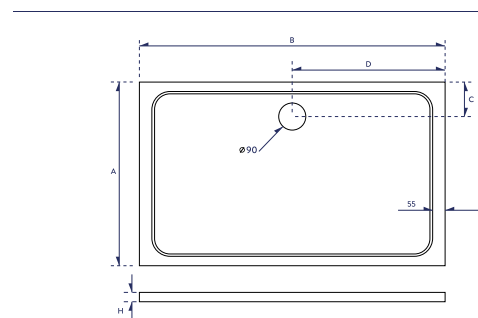

PRODUCT DATA SHEET

1600X760mm Rectangle 30mm Shower Tray White

Product Code: 1600-760-REC-WTE

SCUDO
BEAUTIFUL BATHROOMS

0330 124 7290

sales@scudo.co.uk - www.scudo.co.uk

Scudo is the trading name of Harrison Bathrooms Ltd. Whilst we endeavour to ensure that the product information is accurate we accept no liability for any information given. All images are for illustration purposes only. Product images and specification are subject to change. Measurement are in millimetres and are nominal.

Product Name	1600-760-REC-WTE
Product Description	1600X760mm Rectangle 30mm Shower Tray White
Product Transportation	
Barcode	5060964937267
Commodity code	3922100000
Product Measurements	
Product Weight (KG)	46
Product Width (mm)	1600
Product Height (mm)	30
Product Depth (mm)	760
Primary Packed Measurements	
Packaged Weight	47
Packed Length	800
Packed Width	1640
Packed Height	60

General Information	
Construction Material	Resin Fill, Gel Coat
Installation type	Floor or Leg set mounted
Colour / Finish	White Gel Coat
Shower Tray Attributes	
Radius	N/a
Slip Resistant	No
Waste Included	No
Profile Type	Low Profile
Depth (mm)	30
Handed	N/a
Compatible Leg Set	TRAY-FITTING-KITB
Shape	Rectangle
Waste Size (Ø)	90mm

Code	Product Specification (mm)	A (mm)	B (mm)	C (mm)	D (mm)	H (mm)	Packaging Specification (mm)	Net Weight (kg)	Gross Weight (kg)
1600-760-REC-WTE	760*1600*30	760	1600	160	800	30	800*1640*60	49	50

LIFETIME GUARANTEE