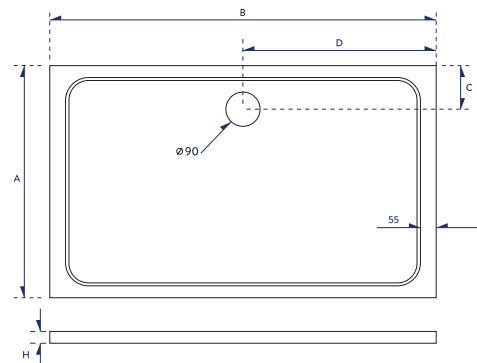

PRODUCT DATA SHEET

1700X760mm Rectangle 30mm Shower Tray White

Product Code: 1700-760-REC-WTE

SCUDO
BEAUTIFUL BATHROOMS

0330 124 7290

sales@scudo.co.uk - www.scudo.co.uk

Scudo is the trading name of Harrison Bathrooms Ltd. Whilst we endeavour to ensure that the product information is accurate we accept no liability for any information given. All images are for illustration purposes only. Product images and specification are subject to change. Measurement are in millimetres and are nominal.

Product Name	1700-760-REC-WTE
Product Description	1700X760mm Rectangle 30mm Shower Tray White
Product Transportation	
Barcode	5060964937281
Commodity code	3922100000
Product Measurements	
Product Weight (KG)	52
Product Width (mm)	1700
Product Height (mm)	30
Product Depth (mm)	760
Primary Packed Measurements	
Packaged Weight	53
Packed Length	800
Packed Width	1740
Packed Height	60

General Information	
Construction Material	Resin Fill, Gel Coat
Installation type	Floor or Leg set mounted
Colour / Finish	White Gel Coat
Shower Tray Attributes	
Radius	N/a
Slip Resistant	No
Waste Included	No
Profile Type	Low Profile
Depth (mm)	30
Handed	N/a
Compatible Leg Set	TRAY-FITTING-KITB
Shape	Rectangle
Waste Size (Ø)	90mm

Code	Product Specification (mm)	A (mm)	B (mm)	C (mm)	D (mm)	H (mm)	Packaging Specification (mm)	Net Weight (kg)	Gross Weight (kg)
1700-760-REC-WTE	760*1700*30	760	1700	160	850	30	800*1740*60	52	53

LIFETIME GUARANTEE