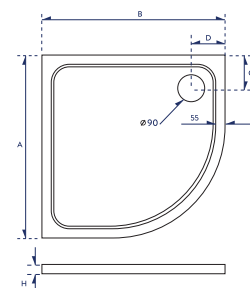

## 900x900mm Quadrant 30mm Shower Tray White

Product Code: 900-900-QUAD-WTE

**SCUDO**  
BEAUTIFUL BATHROOMS

0330 124 7290

sales@scudo.co.uk - www.scudo.co.uk

Scudo is the trading name of Harrison Bathrooms Ltd. Whilst we endeavour to ensure that the product information is accurate we accept no liability for any information given. All images are for illustration purposes only. Product images and specification are subject to change. Measurement are in millimetres and are nominal.

Product Name	900-900-QUAD-WTE
Product Description	900mm Quadrant 30mm Shower Tray White
Product Transportation	
Barcode	5060964937120
Commodity code	3922100000
Product Measurements	
Product Weight (KG)	32
Product Width (mm)	900
Product Height (mm)	30
Product Depth (mm)	900
Primary Packed Measurements	
Packaged Weight	33
Packed Length	940
Packed Width	940
Packed Height	60

Code	Product Specification (mm)	A (mm)	B (mm)	C (mm)	D (mm)	H (mm)	Packaging Specification (mm)	Net Weight (kg)	Gross Weight (kg)
900-900-QUAD-WTE	900*900*30	900	900	160	160	30	940*940*60	32	33

## Dimensions

(Measurements in mm)