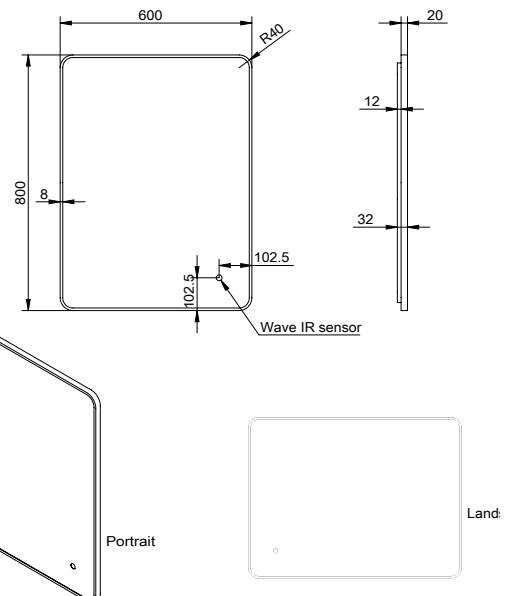

PRODUCT DATA SHEET

Soft Square LED Mirror Black Frame Frame 600x800

Product Code: MIRROR008

SCUDO
BEAUTIFUL BATHROOMS

0330 124 7290

sales@scudo.co.uk - www.scudo.co.uk

Scudo is the trading name of Harrison Bathrooms Ltd. Whilst we endeavour to ensure that the product information is accurate we accept no liability for any information given. All images are for illustration purposes only. Product images and specification are subject to change. Measurement are in millimetres and are nominal.

Product Name	MIRROR008
Product Description	Soft Square LED Mirror Black Frame 600x800
Product Transportation	
Barcode	5060964936123
Country of origin	CH
Commodity code	7009920000
Product Measurements	
Product Weight (KG)	9.4
Product Width (mm)	600
Product Height (mm)	800
Product Depth (mm)	32
Product Length (mm)	0
Primary Packed Measurements	
Packaged Weight	11
Packed Length	900
Packed Width	710
Packed Height	80

General Information	
Construction Material	Aluminum / Mirror Glass / PMMA (plastic)
Installation type	Wall Mounted
Colour / Finish	Black/Mirror
Mirror Attributes	
Bulb Watts	46.6
Bulb Type	LED
Voltage	230
Switch Type	INFRARED
Shaving Socket	NO
Demister	YES
Clock	NO
Hang Type	LANDSCAPE/PORTRAIT
Light Colour	COOL/WARM WHITE
Lumens	2678
Light Temperature	2700/6500K
Dimmable	YES
Energy Rating	F
Internal Shelves	NO
Down Light	NO
Bluetooth Speaker	NO
IP Rating	IP44