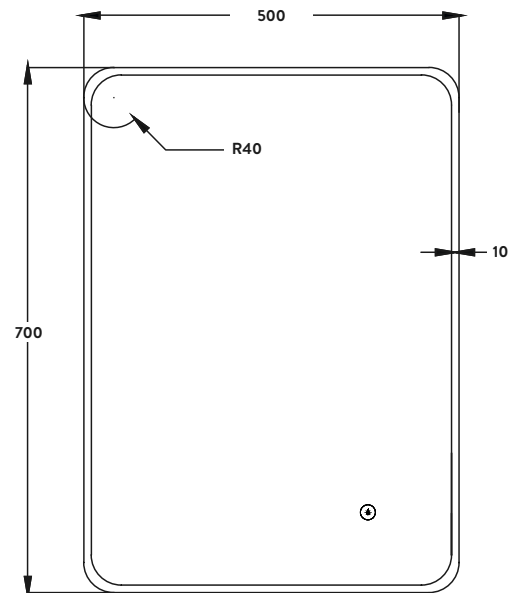

PRODUCT DATA SHEET

Vivid LED Mirror

Product Code: MIRROR06

Product Measurements	
Product Weight:	6.25kg
Product Width:	500mm
Product Height:	700mm
Product Depth:	60mm
Product Length:	N/A
Product Transportation	
Barcode:	5060766121260
Country of Origin:	China
Comodity Code:	7009920000
Primary Packed Measurements	
Packaged Weight:	7.65kg
Packaged Length:	800mm
Packaged Width:	600mm
Packaged Height:	100mm
Packaging Weight	
Card:	1.35kg
Paper:	N/A
Wood:	N/A
Plastic:	0.25kg
General Information	
Construction Material:	Glass/Steel
Installation Type:	Wall Mounted
Colour/Finish:	Mirror
Mirror Attributes	
Bulb Watts:	32.16w
Bulb Type:	LED
Voltage:	230v
Switch Type:	Touch Sensor
Shaving Socket:	No
Demister:	Yes
Clock:	No
Hang Type:	Vertical/Portrait
Light Colour:	Cool White
Lumens:	1450
Light Temperature:	5000K
Dimmable:	Yes
Energy Rating:	F
Internal Shelves:	No
Down Light:	No
Bluetooth Speaker:	No
IP Rating:	IP44
Transformer Included:	0
Compliance DOP	
HBDOC003 / HBDOC004	

Dimensions
(measurements in mm)

LIFETIME GUARANTEE

We are confident in our products and we want our customer to be, we proudly give a lifetime guarantee on our taps and showers, further details can be found on our website