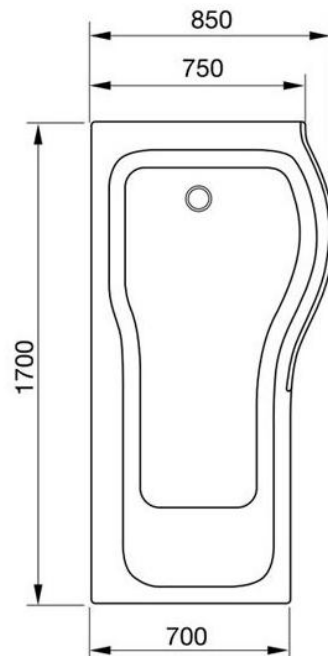

P Shape Shower Bath Left 1675x850x750mm

Product Code: PBATH-L

SCUDO
BEAUTIFUL BATHROOMS

0330 124 7290

sales@scudo.co.uk - www.scudo.co.uk

Scudo is the trading name of Harrison Bathrooms Ltd. Whilst we endeavour to ensure that the product information is accurate we accept no liability for any information given. All images are for illustration purposes only. Product images and specification are subject to change. Measurement are in millimetres and are nominal.

Product Measurements

Product Weight:	24.5kg
Product Width:	850mm
Product Height:	1700mm
Product Depth:	420mm
Product Length:	N/A

Product Transportation

Barcode:	5060964938875
Country of Origin:	UK
Comodity Code:	3922100000

Primary Packed Measurements

Packaged Weight:	24kg
Packaged Length:	850mm
Packaged Width:	1700mm
Packaged Height:	420mm

Packaging Weight

Card:	0.5kg
Paper:	0
Wood:	0
Plastic:	0.01kg

General Information

Construction Material:	Acrylic
Installation Type:	Wall Mounted
Colour / Finish:	White

Bath Attributes

Bath Water Capacity (Litres):	215
Bath Water Capacity (m3):	0.215
Shape:	P-Shape
Handed:	Left
Bath Feet Included:	Yes
Supplied with Tap Holes:	No
Height Overflow/Soak Depth:	300
Internal Length Base (mm):	1210mm
Internal Width/Depth Base:	540mm
Internal Height:	400mm
Supplied with Front Panel :	No
Supplied with End Panel:	No
Compatible Panel Part Code:	PFRONTPANEL, UNI-ENDPANEL

Compliance DOP

Drawings shows right hand shower bath

LIFETIME GUARANTEE

We are confident in our products and we want our customer to be, we proudly give a lifetime guarantee on our taps and showers, further details can be found on our website

Dimensions

(measurements in mm)