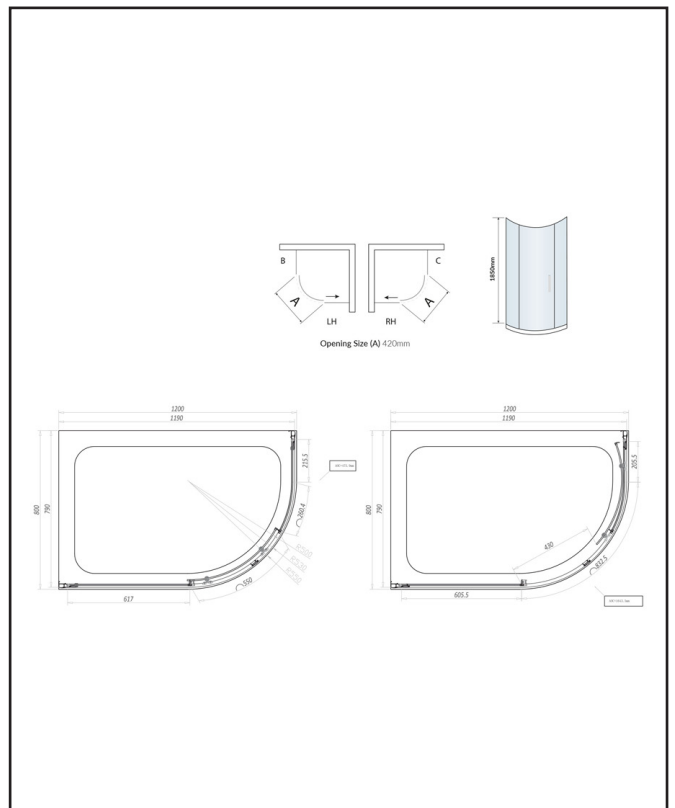

### Product Measurements

Product Weight:	46.5kg
Product Width:	790mm
Product Height:	1850mm
Product Depth:	6mm
Product Length:	1190mm

### Primary Packed Measurements

Packaged Weight:	50kg
Packaged Length:	1930mm
Packaged Width:	695mm
Packaged Height:	170mm

### Enclosure Attributes

Adjustment:	1170-1190mm / 770-790mm
Aqua-Shield:	Yes
Hinge Type:	Slider
Door Type:	Single Door
Frame Type:	Framed
Glass Type:	Clear
Radius:	550mm
Entry Width:	430mm
Door In Swing:	N/A
Door Out Swing:	N/A
Enclosure Shape:	Quadrant
Glass Thickness:	Fixed 5mm / Moving 6mm
Profile Finish/Colour:	Chrome
Profile Material:	Aluminium

## Dimensions

(measurements in mm)