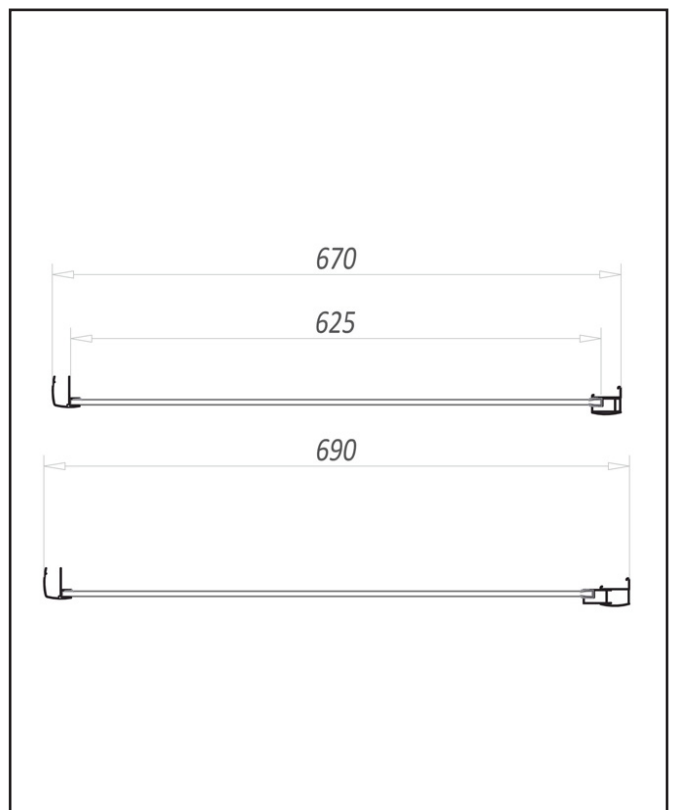

PRODUCT DATA SHEET

Side Shower Panel 700mm

Product Code: S6-GLASS025

Product Measurements	
Product Weight:	19kg
Product Width:	690mm
Product Height:	1850mm
Product Depth:	6mm
Product Length:	N/A
Product Transportation	
Barcode:	5060500648794
Country of Origin:	China
Comodity Code:	7610909095
Primary Packed Measurements	
Packaged Weight:	22.5kg
Packaged Length:	1930mm
Packaged Width:	700mm
Packaged Height:	55mm
Packaging Weight	
Card:	2.7kg
Paper:	N/A
Wood:	N/A
Plastic:	N/A
General Information	
Construction Material:	Aluminium / Glass
Installation Type:	Wall Mounted
Colour / Finish:	Chrome / Clear Glass
Enclosure Attributes	
Adjustment:	670-690mm
Aqua-Shield:	Yes
Hinge Type:	N/A
Door Type:	N/A
Frame Type:	Framed
Glass Type:	Clear
Radius:	N/A
Entry Width:	N/A
Door In Swing:	N/A
Door Out Swing:	N/A
Enclosure Shape:	Rectangular
Glass Thickness:	6mm
Profile Finish/Colour:	Chrome
Profile Material:	Aluminium
Compliance DOP	
HBDOC005 / HBDOC006	

Dimensions
(measurements in mm)

LIFETIME GUARANTEE

We are confident in our products and we want our customer to be, we proudly give a lifetime guarantee on our taps and showers, further details can be found on our website