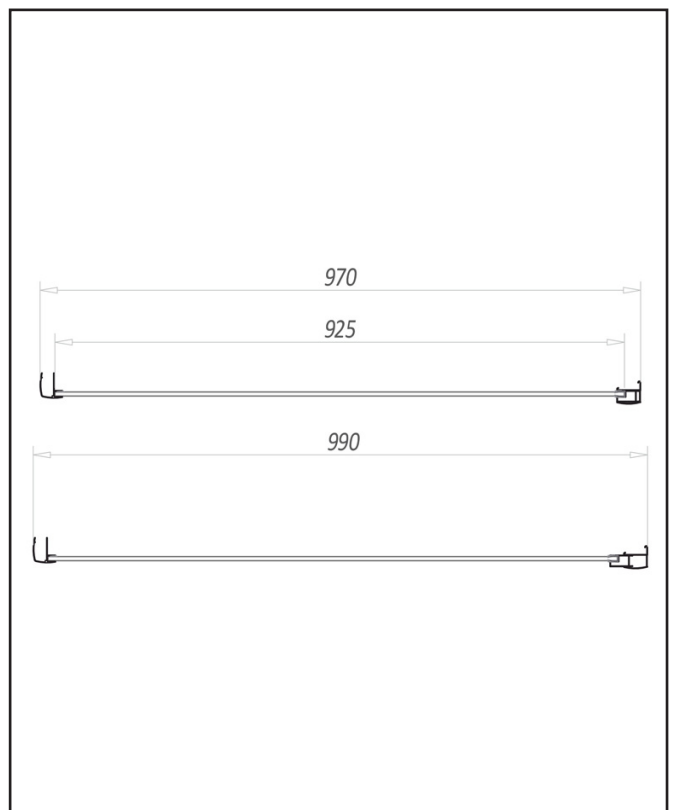

PRODUCT DATA SHEET

Side Shower Panel 1000mm

Product Code: S6-GLASS029

Product Measurements	
Product Weight:	27.5kg
Product Width:	990mm
Product Height:	1850mm
Product Depth:	6mm
Product Length:	N/A
Product Transportation	
Barcode:	5060500648831
Country of Origin:	China
Comodity Code:	7610909095
Primary Packed Measurements	
Packaged Weight:	32kg
Packaged Length:	1930mm
Packaged Width:	1000mm
Packaged Height:	55mm
Packaging Weight	
Card:	3.2kg
Paper:	N/A
Wood:	N/A
Plastic:	N/A
General Information	
Construction Material:	Aluminium / Glass
Installation Type:	Wall Mounted
Colour / Finish:	Chrome / Clear Glass
Enclosure Attributes	
Adjustment:	970-990mm
Aqua-Shield:	Yes
Hinge Type:	N/A
Door Type:	N/A
Frame Type:	Framed
Glass Type:	Clear
Radius:	N/A
Entry Width:	N/A
Door In Swing:	N/A
Door Out Swing:	N/A
Enclosure Shape:	Rectangular
Glass Thickness:	6mm
Profile Finish/Colour:	Chrome
Profile Material:	Aluminium
Compliance DOP	
HBDOC005 / HBDOC006	

Dimensions
(measurements in mm)

LIFETIME GUARANTEE

We are confident in our products and we want our customer to be, we proudly give a lifetime guarantee on our taps and showers, further details can be found on our website