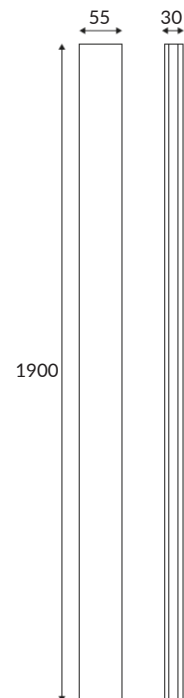

PRODUCT DATA SHEET

Extension Profile

Product Code: SCUDEXT

SCUDO
BEAUTIFUL BATHROOMS

0330 124 7290

sales@scudo.co.uk - www.scudo.co.uk

Scudo is the trading name of Harrison Bathrooms Ltd. Whilst we endeavour to ensure that the product information is accurate we accept no liability for any information given. All images are for illustration purposes only. Product images and specification are subject to change. Measurement are in millimetres and are nominal.

Product Name	SCUDEXT
Product Description	20mm Extension Profile
Product Transportation	
Barcode	5060500649272
Country of origin	CH
Commodity code	7610909095
Product Measurements	
Product Weight (KG)	0.8
Product Width (mm)	55
Product Height (mm)	1900
Product Depth (mm)	30
Product Length (mm)	0
Primary Packed Measurements	
Packaged Weight	1.05
Packed Length	1905
Packed Width	90
Packed Height	35
Packaging Weights	
Card (kg)	0.7
Paper (kg)	n/a
Wood (kg)	n/a
Plastic (kg)	0.025
Compliance DOP	HBDOC017 , HBDOC018

General Information	
Construction Material	Aluminium
Installation type	Wall Mounted
Colour / Finish	Chrome
Enclosure Attributes	
Adjustment	20+
Aqua-Shield (easy clean)	Yes
Hinge Type	0
Door Type	0
Frame Type	0
Glass Type	N/a
Radius	0
Entry Width	20+
Door in swing (°)	0
Door Out Swing (°)	0
Enclosure Shape	0
Glass Thickness (mm)	N/a
Profile Finish / Colour	Chrome
Profile Material	Aluminium

Dimensions
(measurements in mm)

LIFETIME GUARANTEE

We are confident in our products and we want our customer to be, we proudly give a lifetime guarantee on our taps and showers, further details can be found on our website