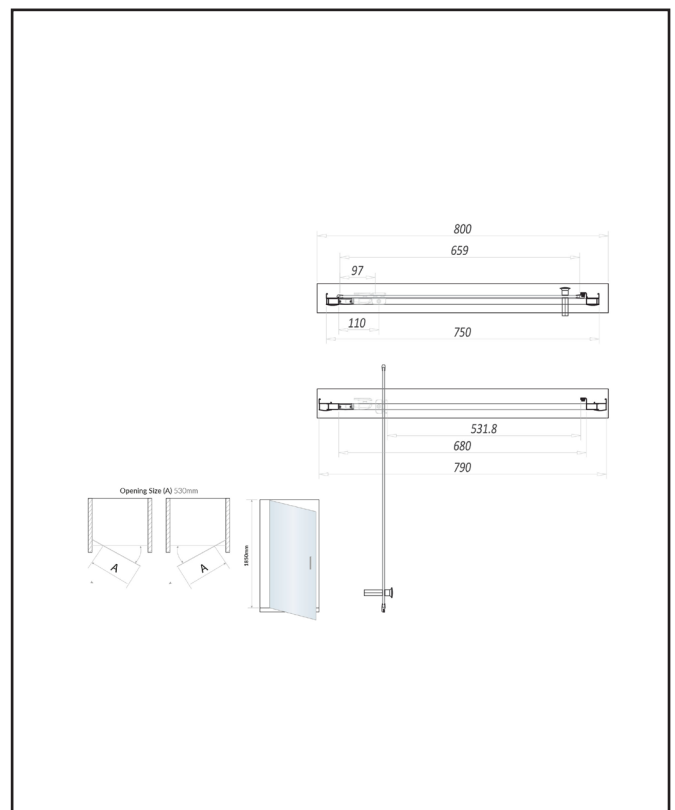

PRODUCT DATA SHEET

S6 Pivot Door 800mm

Product Code: S6-GLASS019

Product Measurements	
Product Weight:	21.1kg
Product Width:	790mm
Product Height:	1850mm
Product Depth:	6mm
Product Length:	N/A
Product Transportation	
Barcode:	5060500647295
Country of Origin:	China
Comodity Code:	7610909095
Primary Packed Measurements	
Packaged Weight:	24.8kg
Packaged Length:	1930mm
Packaged Width:	780mm
Packaged Height:	55mm
Packaging Weight	
Card:	2.865kg
Paper:	N/A
Wood:	N/A
Plastic:	N/A
General Information	
Construction Material:	Aluminium / Glass
Installation Type:	Wall Mounted
Colour / Finish:	Chrome / Clear Glass
Enclosure Attributes	
Adjustment:	750-790mm
Aqua-Shield:	Yes
Hinge Type:	Pivot
Door Type:	Single Door
Frame Type:	Framed
Glass Type:	Clear
Radius:	N/A
Entry Width:	530mm
Door In Swing:	97mm
Door Out Swing:	562mm
Enclosure Shape:	Rectangular
Glass Thickness:	6mm
Profile Finish/Colour:	Chrome
Profile Material:	Aluminium
Compliance DOP	
HBDOC005 / HBDOC006	

Dimensions
(measurements in mm)

LIFETIME GUARANTEE

We are confident in our products and we want our customer to be, we proudly give a lifetime guarantee on our taps and showers, further details can be found on our website