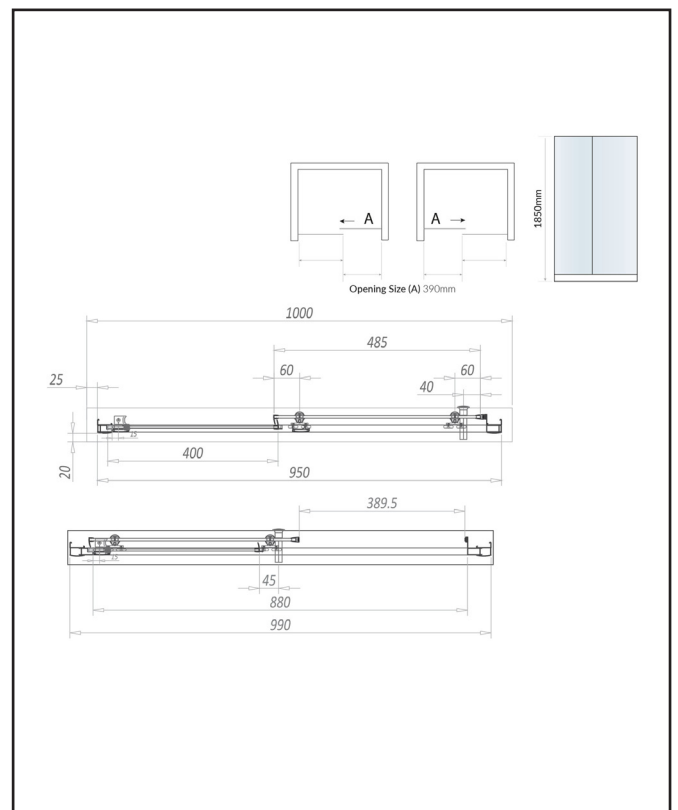

Product Name	S6-BLKGLASS013
Product Description	Scudo 6mm Black Glass 1000mm Sliding Door (1850mm)
Product Transportation	
Barcode	5060964932217
Country of origin	CH
Commodity code	7610909095
Product Measurements	
Product Weight (KG)	26.5
Product Width (mm)	990
Product Height (mm)	1850
Product Depth (mm)	6
Product Length (mm)	0
Primary Packed Measurements	
Packaged Weight	30
Packed Length	1930
Packed Width	535
Packed Height	80
Packaging Weights	
Card (kg)	2.69
Paper (kg)	0.12
Wood (kg)	0
Plastic (kg)	0.176
Compliance DOP	HBDOC005 , HBDOC006

General Information	
Construction Material	Aluminium, Clear Glass
Installation type	
Colour / Finish	Black
Enclosure Attributes	
Adjustment	950-990
Aqua-Shield (easy clean)	Yes
Hinge Type	Slider
Door Type	Single Door
Frame Type	Framed
Glass Type	Clear
Radius	N/a
Entry Width	390
Door in swing (°)	N/a
Door Out Swing (°)	N/a
Enclosure Shape	Rectangular
Glass Thickness (mm)	Fixed 5mm, Moving 6mm
Profile Finish / Colour	Black
Profile Material	Aluminium

SCUDO
BEAUTIFUL BATHROOMS

0330 124 7290

sales@scudo.co.uk - www.scudo.co.uk

Scudo is the trading name of Harrison Bathrooms Ltd. Whilst we endeavour to ensure that the product information is accurate we accept no liability for any information given. All images are for illustration purposes only. Product images and specification are subject to change. Measurement are in millimetres and are nominal.

Dimensions (measurements in mm)

LIFETIME GUARANTEE

We are confident in our products and we want our customer to be, we proudly give a lifetime guarantee on our taps and showers, further details can be found on our website