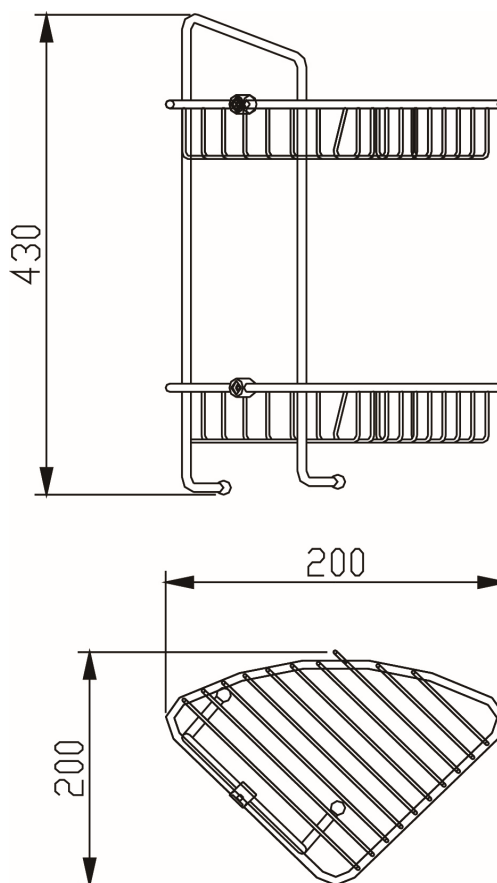

### Specification

Main Construction Material:	Brass
Connection Inlet:	N/A
Connection Outlet:	N/A
Contemporary or Traditional:	Contemporary
Finish Colour:	Chrome
Isolation Included:	N/A
Left or Right Handed:	Both
Rub Clean Handset:	N/A

### Features:

- Solid Brass Construction
- Chrome plated to BS EN 248

### Dimensions (measurements in mm)

**TECHNICAL  
DATA  
SHEET**

**BRISTAN**  
TAPS & SHOWERS

D2