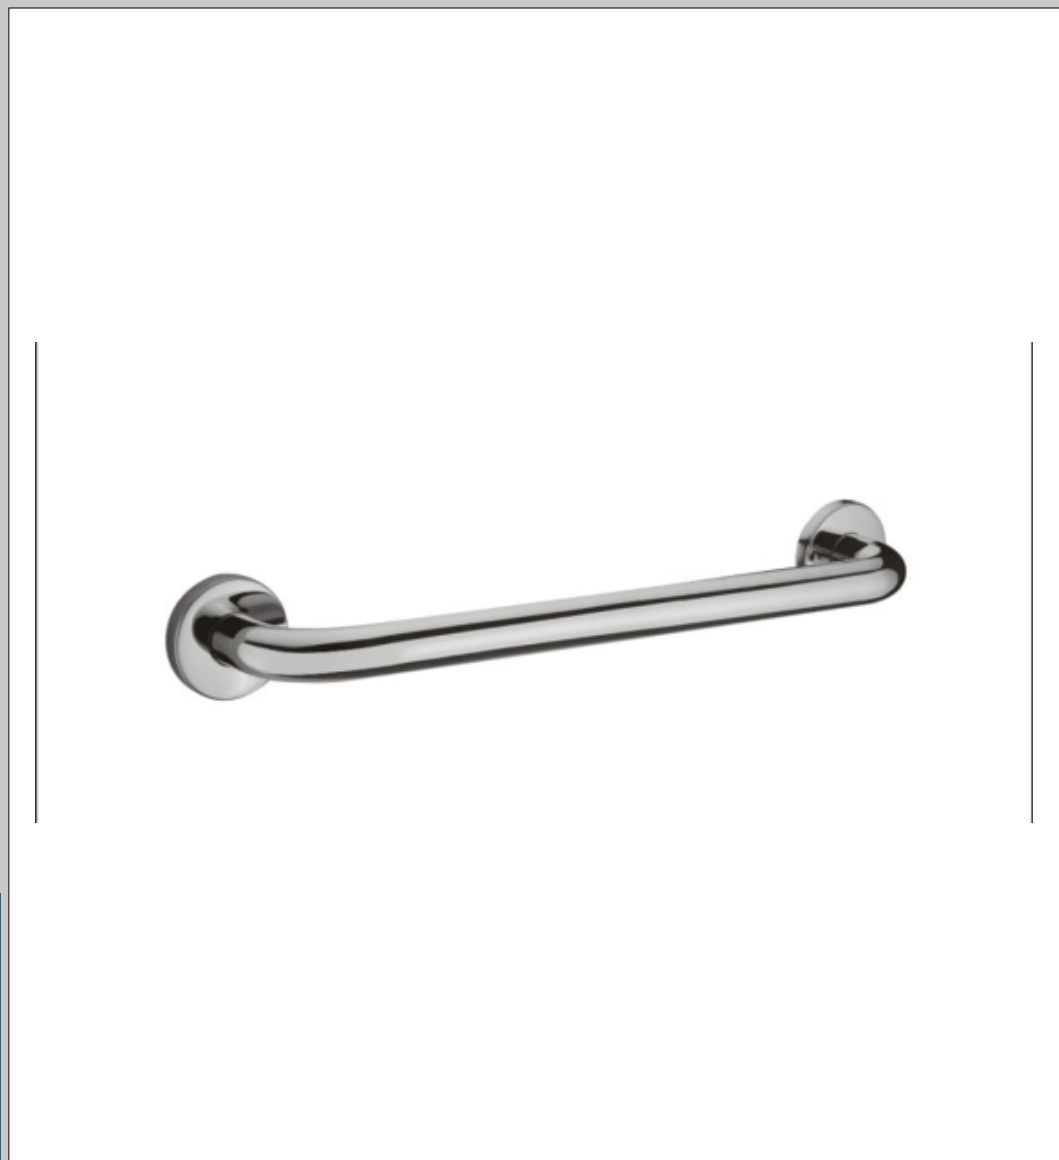

COMP GRAB02 C

Accessories
Grab Bar 487mm Chrome

Dimensions
(measurements in
mm)

Height: 72
Width: 487
Depth: 62

Specification

Main Construction Material:	Stainless Steel
Connection Inlet:	N/A
Connection Outlet:	N/A
Contemporary or Traditional:	Contemporary
Finish Colour:	Chrome
Isolation Included:	N/A
Left or Right Handed:	Both
Rub Clean Handset:	N/A

Features:

- Chrome plated to BS EN 248

Product Certifications:

For more products, visit our website:
<http://www.bristan.com>

TECHNICAL
DATA
SHEET

BRISTAN
TAPS & SHOWERS

D2