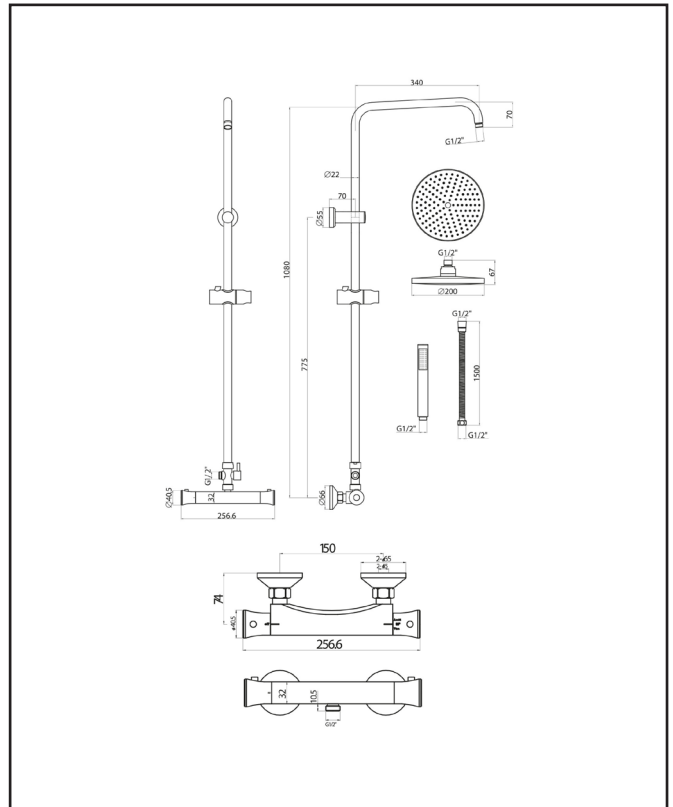

## Tidy Rigid Riser Shower

Product Code: SHOWER008

Product Name	SHOWER008
Product Description	Round Thermostatic Bar Valve with Riser Rail
Product Transportation	
Barcode	5060500640606
Country of origin	CH
Commodity code	8481801190
Product Measurements	
Product Weight (KG)	2.95
Product Width (mm)	256.6
Product Height (mm)	1140
Product Depth (mm)	420
Product Length (mm)	0
Primary Packed Measurements	
Packaged Weight	3.545
Packed Length	72
Packed Width	37
Packed Height	8
Packaging Weights	
Card (kg)	0.452
Paper (kg)	0
Wood (kg)	0
Plastic (kg)	0.18
Compliance DOP	HBDOC042 , HBDOC043

### Dimensions (measurements in mm)

Showering - Specification	
Anti-Scald	Yes
Shower Diverter function	Yes
Number of outlets	2
Thermostatic Temperature control	Yes
Cool Touch	No
Shower Handset functions	1
Minimum Working Pressure	0.5
Maximum Working Pressure	5
Shape	Round
Pipe Centres (mm)	150
Inlet Connection	3/4 BSP
Outlet Connection	1/2 BSP Handset
Adjustable	No
Adjustment (mm)	0
Handle Type	Round
Spares Codes	
Diverter Spares	0
Thermostatic cartridge Spares	0

**Dimensions**  
(measurements in mm)