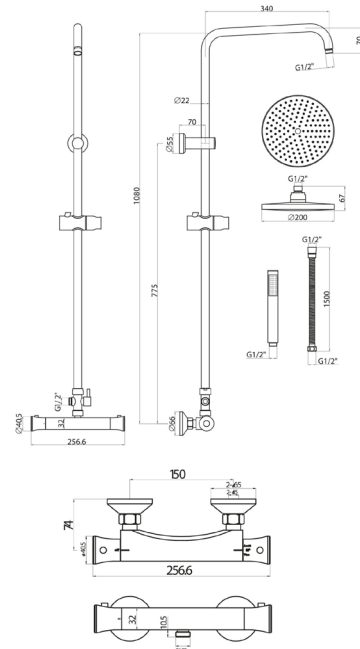

## Tidy Rigid Riser Shower

Product Code: SHOWER008

Product Name	SHOWER008
Product Description	Round Thermostatic Bar Valve with Riser Rail
Product Transportation	
Barcode	5060500640606
Country of origin	CH
Commodity code	8481801190
Product Measurements	
Product Weight (KG)	2.95
Product Width (mm)	256.6
Product Height (mm)	1140
Product Depth (mm)	420
Product Length (mm)	0
Primary Packed Measurements	
Packaged Weight	3.545
Packed Length	72
Packed Width	37
Packed Height	8
Packaging Weights	
Card (kg)	0.452
Paper (kg)	0
Wood (kg)	0
Plastic (kg)	0.18
Compliance DOP	HBDOC042 , HBDOC043

General Information	
Construction Material	Brass / Plastic / Stainless Steel
Installation type	Wall Mounted
Colour / Finish	Chrome
Tap / Shower Attributes	
WRAS Approved	Yes
TMV Approved	No
Minimum Operating Pressure (bar)	0.5
Maximum Operating Pressure (bar)	5
Flexible Tails Included	No
Number of tap holes required	N/a
Handle Type	Round
Swivel Spout	N/a
Inlet Connection	3/4 BSP
Outlet Connection	1/2 BSP Handset
Tap Hole Diameter (mm)	N/a
Tap Type description	Exposed Bar Valve
Includes Waste	No
Valve / Cartridge Type	Thermostatic & Quarter Turn Cartridge
Cartridge Spare code	0
Flow Rates	
0.2bar (l/min)	0
0.5bar (l/min)	0
1bar (l/min)	0
2bar (l/min)	0
3bar (l/min)	0

### Dimensions (measurements in mm)

**Dimensions**  
(measurements in mm)