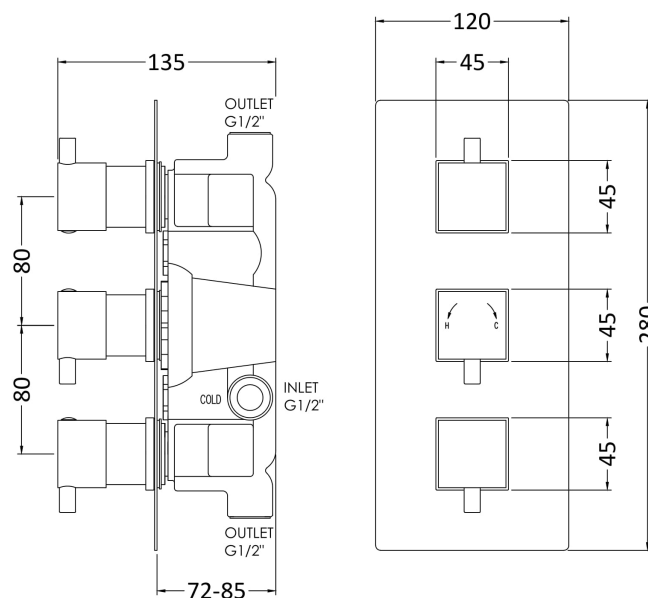

Sales Code: JTY303

Description: Triple Conc Thermostatic Shower Valve

**Product Dimensions**

Length (mm):	
Width (mm):	120
Height (mm):	280
Depth (mm):	136
Nett Weight (kg):	3.58

**Packaging Dimensions**

Length (mm):	140
Width (mm):	296
Height (mm):	18
Gross Weight (kg):	3.58

**Packaging Data**

Box Colour:	White Cardboard Box
Box Qty:	1
Label Size:	100 x 50
Label Colour:	White Label
Label Qty:	2

**Outer Box Dimensions (If Applicable)**

Length (mm):	
Width (mm):	520
Height (mm):	375
Depth (mm):	345
Gross Weight (kg):	21
Barcode:	5055146188964

**Product Details**

Country of Origin:	United Kingdom
Fitting Instruction:	No
Product Material:	Brass/ABS
Mount Type:	Wall, Recessed
Outlet Elbow Supplied:	No
Easy Clean:	Not Applicable
Head Included:	No
Handset Included:	No
Body Jets Included:	Not Applicable
No of Body Jets:	Not Applicable
Operating Pressure (bar):	0.1
Valve/Cartridge Type:	1/4 Turn Ceramic Disc
Flow Rates (L/min):	0.1 bar: 5.5    0.5 bar: 14    1 bar: 20    2 bar: 29    3 bar: 44
TMV2 Approved:	No    Approval No: N/A
TMV3 Approved:	No    Approval No: N/A
WRAS Approved:	Yes    Approval No: 2204707
Head Function:	Not Applicable
Handset Function:	Not Applicable
Body Jet Info:	Not Applicable
Pipe Size:	15 mm (1/2" Bsp)
Pipe Centres:	N/A
Colour/Finish:	Chrome
Hose Included:	Not Applicable
No. of Outlets:	2