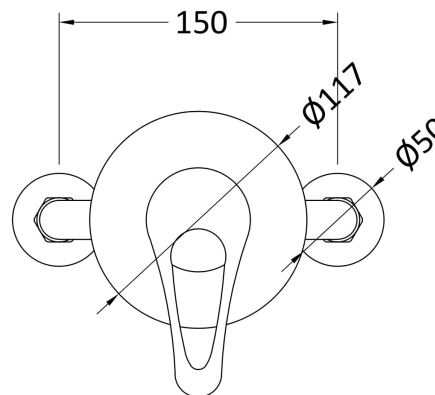

Sales Code: A3200

Description: Ocean Manual Concealed Or Exposed Valve

Product Dimensions

Length (mm):	
Width (mm):	150
Height (mm):	117
Depth (mm):	155
Nett Weight (kg):	1.72

Packaging Dimensions

Length (mm):	205
Width (mm):	120
Height (mm):	135
Gross Weight (kg):	1.72

Packaging Data

Box Colour:	White Cardboard Box
Box Qty:	1
Label Size:	100 x 50
Label Colour:	White Label
Label Qty:	2

Outer Box Dimensions (If Applicable)

Length (mm):	
Width (mm):	215
Height (mm):	285
Depth (mm):	500
Gross Weight (kg):	14
Barcode:	5055146103196

Product Details

Country of Origin:	China
Fitting Instruction:	No
Product Material:	Brass
Mount Type:	Wall, Surface
Outlet Elbow Supplied:	No
Easy Clean:	Not Applicable
Head Included:	No
Handset Included:	No
Body Jets Included:	No
No of Body Jets:	Not Applicable
Operating Pressure (bar):	0.2
Valve/Cartridge Type:	Single Lever Cartridge
Flow Rates (L/min):	0.1 bar: 5 0.5 bar: 10 1 bar: 14 2 bar: 20 3 bar: 26
TMV2 Approved:	No Approval No: N/A
TMV3 Approved:	No Approval No: N/A
WRAS Approved:	No Approval No: N/A
Head Function:	Not Applicable
Handset Function:	Not Applicable
Body Jet Info:	Not Applicable
Pipe Size:	15 mm (1/2" Bsp)
Pipe Centres:	150 mm
Colour/Finish:	Chrome
Hose Included:	Not Applicable
No. of Outlets:	1