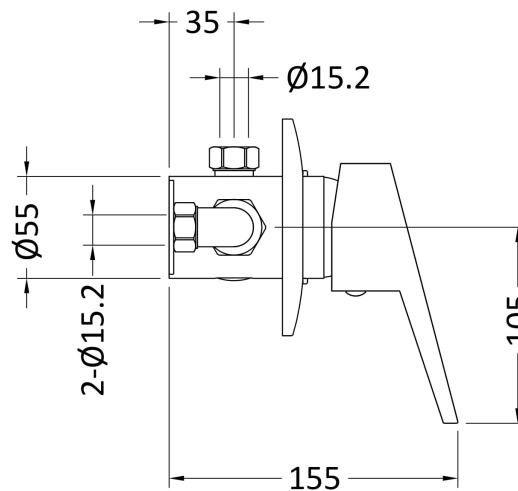

Sales Code: A3200

Description: Ocean Manual Concealed Or Exposed Valve

Product Dimensions

Length (mm):	
Width (mm):	150
Height (mm):	117
Depth (mm):	155
Nett Weight (kg):	1.72

Packaging Dimensions

Length (mm):	205
Width (mm):	120
Height (mm):	135
Gross Weight (kg):	1.72

Packaging Data

Box Colour:	White Cardboard Box
Box Qty:	1
Label Size:	100 x 50
Label Colour:	White Label
Label Qty:	2

Outer Box Dimensions (If Applicable)

Length (mm):	
Width (mm):	215
Height (mm):	285
Depth (mm):	500
Gross Weight (kg):	14
Barcode:	5055146103196

Product Details

Country of Origin:	China
Fitting Instruction:	No
Product Material:	Brass
Mount Type:	Wall, Surface
Outlet Elbow Supplied:	No
Easy Clean:	Not Applicable
Head Included:	No
Handset Included:	No
Body Jets Included:	No
No of Body Jets:	Not Applicable
Operating Pressure (bar):	0.2
Valve/Cartridge Type:	Single Lever Cartridge
Flow Rates (L/min):	0.1 bar: 5 0.5 bar: 10 1 bar: 14 2 bar: 20 3 bar: 26
TMV2 Approved:	No Approval No: N/A
TMV3 Approved:	No Approval No: N/A
WRAS Approved:	No Approval No: N/A
Head Function:	Not Applicable
Handset Function:	Not Applicable
Body Jet Info:	Not Applicable
Pipe Size:	15 mm (1/2" Bsp)
Pipe Centres:	150 mm
Colour/Finish:	Chrome
Hose Included:	Not Applicable
No. of Outlets:	1