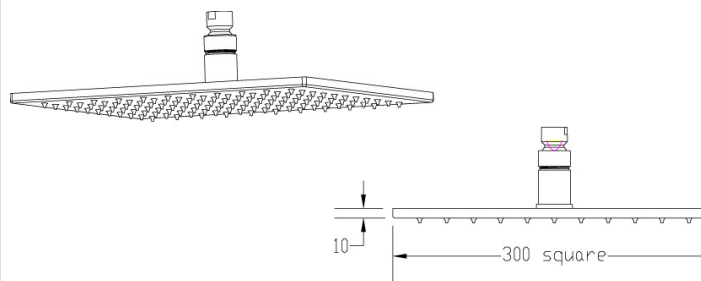

Sales Code: STY072

Description: Led 300mm Square Fixed Head

Product Dimensions

Length (mm):	
Width (mm):	300
Height (mm):	58
Depth (mm):	300
Nett Weight (kg):	2.42

Packaging Dimensions

Length (mm):	640
Width (mm):	350
Height (mm):	410
Gross Weight (kg):	2.42

Packaging Data

Box Colour:	White Cardboard Box
Box Qty:	1
Label Size:	100 x 50
Label Colour:	White Label
Label Qty:	2

Outer Box Dimensions (If Applicable)

Length (mm):	
Width (mm):	350
Height (mm):	645
Depth (mm):	425
Gross Weight (kg):	24
Barcode:	5055369051472

Product Details

Country of Origin:	China
Fitting Instruction:	No
Product Material:	Brass
Mount Type:	Wall, Surface
Outlet Elbow Supplied:	No
Easy Clean:	No
Head Included:	Yes
Handset Included:	No
Body Jets Included:	Not Applicable
No of Body Jets:	Not Applicable
Operating Pressure (bar):	0.5
Valve/Cartridge Type:	Not Applicable
Flow Rates (L/min):	0.1 bar: N/A 0.5 bar: N/A 1 bar: N/A 2 bar: N/A 3 bar: N/A
TMV2 Approved:	No Approval No: N/A
TMV3 Approved:	No Approval No: N/A
WRAS Approved:	No Approval No: N/A
Head Function:	Single
Handset Function:	Not Applicable
Body Jet Info:	Not Applicable
Pipe Size:	Not Applicable
Pipe Centres:	N/A
Colour/Finish:	Chrome
Hose Included:	Not Applicable
No. of Outlets:	N/A