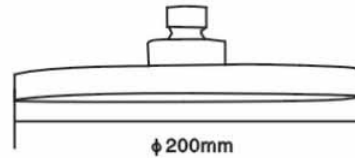

Sales Code: HEAD49

Description: Round Shower Head 200mm

Product Dimensions

Length (mm):	
Width (mm):	200
Height (mm):	50
Depth (mm):	200
Nett Weight (kg):	0.37

Packaging Dimensions

Length (mm):	50
Width (mm):	212
Height (mm):	212
Gross Weight (kg):	0.38

Packaging Data

Box Colour:	White Cardboard Box
Box Qty:	1
Label Size:	100 x 50
Label Colour:	White Label
Label Qty:	2

Outer Box Dimensions (If Applicable)

Length (mm):	
Width (mm):	225
Height (mm):	430
Depth (mm):	265
Gross Weight (kg):	4
Barcode:	5055369016013

Product Details

Country of Origin:	China
Fitting Instruction:	No
Product Material:	Brass/ABS
Mount Type:	Wall, Surface
Outlet Elbow Supplied:	No
Easy Clean:	Yes
Head Included:	Yes
Handset Included:	No
Body Jets Included:	Not Applicable
No of Body Jets:	Not Applicable
Operating Pressure (bar):	0.2
Valve/Cartridge Type:	Not Applicable
Flow Rates (L/min):	0.1 bar: N/A 0.5 bar: N/A 1 bar: N/A 2 bar: N/A 3 bar: N/A
TMV2 Approved:	No Approval No: N/A
TMV3 Approved:	No Approval No: N/A
WRAS Approved:	No Approval No: N/A
Head Function:	Single
Handset Function:	Not Applicable
Body Jet Info:	Not Applicable
Pipe Size:	Not Applicable
Pipe Centres:	N/A
Colour/Finish:	Chrome
Hose Included:	Not Applicable
No. of Outlets:	N/A