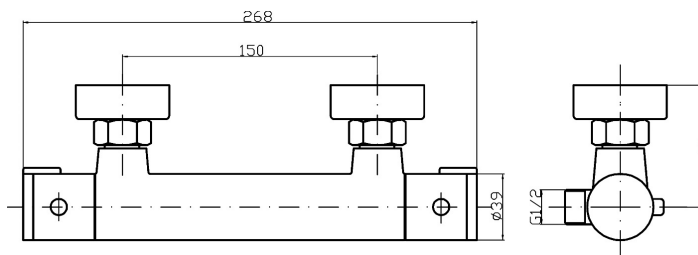

Sales Code: VBS009

Description: Minimalist Bar Valve Bottom Outlet

Product Dimensions

Length (mm):	
Width (mm):	268
Height (mm):	39
Depth (mm):	71
Nett Weight (kg):	1.49

Packaging Dimensions

Length (mm):	80
Width (mm):	280
Height (mm):	80
Gross Weight (kg):	1.49

Packaging Data

Box Colour:	White Cardboard Box
Box Qty:	1
Label Size:	100 x 50
Label Colour:	White Label
Label Qty:	2

Outer Box Dimensions (If Applicable)

Length (mm):	
Width (mm):	415
Height (mm):	305
Depth (mm):	175
Gross Weight (kg):	15
Barcode:	5055369021000

Product Details

Country of Origin:	China
Fitting Instruction:	No
Product Material:	Brass/ABS
Mount Type:	Wall, Surface
Outlet Elbow Supplied:	No
Easy Clean:	Not Applicable
Head Included:	No
Handset Included:	No
Body Jets Included:	No
No of Body Jets:	Not Applicable
Operating Pressure (bar):	0.2
Valve/Cartridge Type:	1/4 Turn Ceramic Disc
Flow Rates (L/min):	0.1 bar: 4 0.5 bar: 10 1 bar: 17 2 bar: 21 3 bar: 26
TMV2 Approved:	No Approval No: N/A
TMV3 Approved:	No Approval No: N/A
WRAS Approved:	No Approval No: N/A
Head Function:	Not Applicable
Handset Function:	Not Applicable
Body Jet Info:	Not Applicable
Pipe Size:	15 mm (1/2" Bsp)
Pipe Centres:	150 mm
Colour/Finish:	Chrome
Hose Included:	No
No. of Outlets:	1