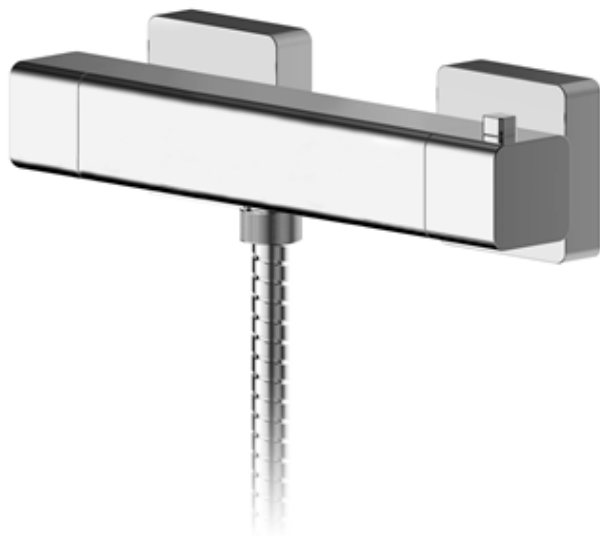

Sales Code: WIN503

Description: Windon Thermostatic Bar Valve

Product Dimensions

Length (mm):	
Width (mm):	261
Height (mm):	55
Depth (mm):	65
Nett Weight (kg):	1.71

Packaging Dimensions

Length (mm):	82
Width (mm):	355
Height (mm):	80
Gross Weight (kg):	1.71

Packaging Data

Box Colour:	White Cardboard Box
Box Qty:	1
Label Size:	100 x 50
Label Colour:	White Label
Label Qty:	1

Outer Box Dimensions (If Applicable)

Length (mm):	
Width (mm):	420
Height (mm):	440
Depth (mm):	360
Gross Weight (kg):	
Barcode:	5056211898375

Product Details

Country of Origin:	China
Fitting Instruction:	No
Product Material:	Brass/ABS
Mount Type:	Wall
Outlet Elbow Supplied:	Not Applicable
Easy Clean:	Not Applicable
Head Included:	No
Handset Included:	No
Body Jets Included:	No
No of Body Jets:	Not Applicable
Operating Pressure (bar):	0.2
Valve/Cartridge Type:	1/4 Turn Ceramic Disc
Flow Rates (L/min):	0.1 bar: 3.3 0.5 bar: 7.9 1 bar: 11.3 2 bar: 16.2 3 bar: 19.8
TMV2 Approved:	No Approval No: N/A
TMV3 Approved:	No Approval No: N/A
WRAS Approved:	No Approval No: N/A
Head Function:	Not Applicable
Handset Function:	Not Applicable
Body Jet Info:	Not Applicable
Pipe Size:	15 mm (1/2" Bsp)
Pipe Centres:	150
Colour/Finish:	Chrome
Hose Included:	No
No. of Outlets:	1