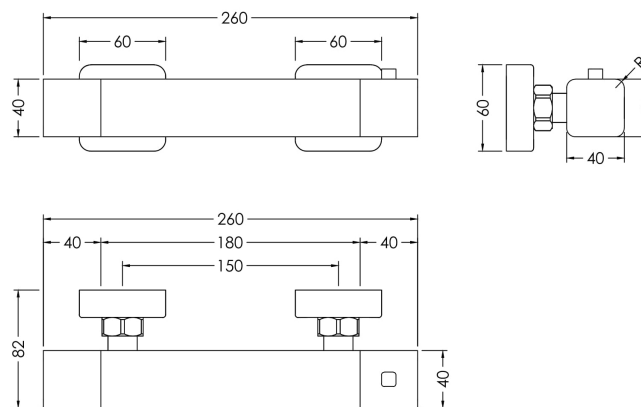

Sales Code: WIN503

Description: Windon Thermostatic Bar Valve

Product Dimensions

Length (mm):	
Width (mm):	261
Height (mm):	55
Depth (mm):	65
Nett Weight (kg):	1.71

Packaging Dimensions

Length (mm):	82
Width (mm):	355
Height (mm):	80
Gross Weight (kg):	1.71

Packaging Data

Box Colour:	White Cardboard Box
Box Qty:	1
Label Size:	100 x 50
Label Colour:	White Label
Label Qty:	1

Outer Box Dimensions (If Applicable)

Length (mm):	
Width (mm):	420
Height (mm):	440
Depth (mm):	360
Gross Weight (kg):	
Barcode:	5056211898375

Product Details

Country of Origin:	China
Fitting Instruction:	No
Product Material:	Brass/ABS
Mount Type:	Wall
Outlet Elbow Supplied:	Not Applicable
Easy Clean:	Not Applicable
Head Included:	No
Handset Included:	No
Body Jets Included:	No
No of Body Jets:	Not Applicable
Operating Pressure (bar):	0.2
Valve/Cartridge Type:	1/4 Turn Ceramic Disc
Flow Rates (L/min):	0.1 bar: 3.3 0.5 bar: 7.9 1 bar: 11.3 2 bar: 16.2 3 bar: 19.8
TMV2 Approved:	No Approval No: N/A
TMV3 Approved:	No Approval No: N/A
WRAS Approved:	No Approval No: N/A
Head Function:	Not Applicable
Handset Function:	Not Applicable
Body Jet Info:	Not Applicable
Pipe Size:	15 mm (1/2" Bsp)
Pipe Centres:	150
Colour/Finish:	Chrome
Hose Included:	No
No. of Outlets:	1