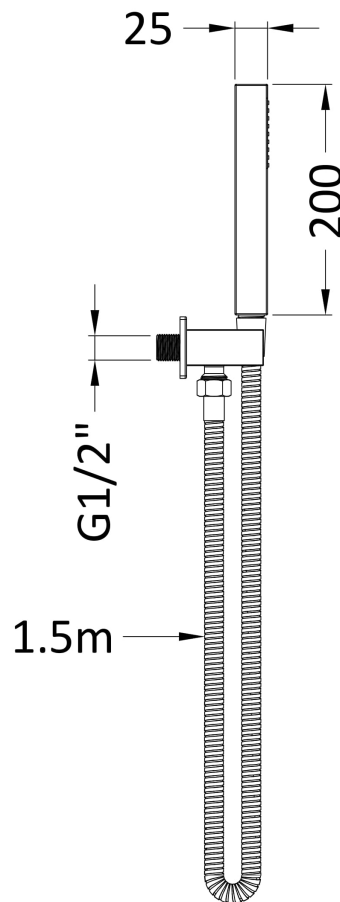

Sales Code: A3264

Description: Sq Outlet Elbow C/W Parking Bkt & Kit

**Product Dimensions**

Length (mm):	
Width (mm):	25
Height (mm):	1700
Depth (mm):	55
Nett Weight (kg):	0.68

**Packaging Dimensions**

Length (mm):	275
Width (mm):	185
Height (mm):	130
Gross Weight (kg):	0.68

**Packaging Data**

Box Colour:	White Cardboard Box
Box Qty:	1
Label Size:	100 x 50
Label Colour:	White Label
Label Qty:	2

**Outer Box Dimensions (If Applicable)**

Length (mm):	
Width (mm):	
Height (mm):	
Depth (mm):	
Gross Weight (kg):	
Barcode:	5055369016976

**Product Details**

Country of Origin:	United Kingdom
Fitting Instruction:	No
Product Material:	Brass/ABS
Mount Type:	Surface, Wall
Outlet Elbow Supplied:	Yes
Easy Clean:	Not Applicable
Head Included:	No
Handset Included:	Yes
Body Jets Included:	Not Applicable
No of Body Jets:	Not Applicable
Operating Pressure (bar):	
Valve/Cartridge Type:	Not Applicable
Flow Rates (L/min):	0.1 bar: N/A 0.5 bar: N/A 1 bar: N/A 2 bar: N/A 3 bar: N/A
TMV2 Approved:	No Approval No: N/A
TMV3 Approved:	No Approval No: N/A
WRAS Approved:	No Approval No: N/A
Head Function:	Not Applicable
Handset Function:	Single Setting
Body Jet Info:	Not Applicable
Pipe Size:	Not Applicable
Pipe Centres:	N/A
Colour/Finish:	Chrome
Hose Included:	Yes
No. of Outlets:	N/A