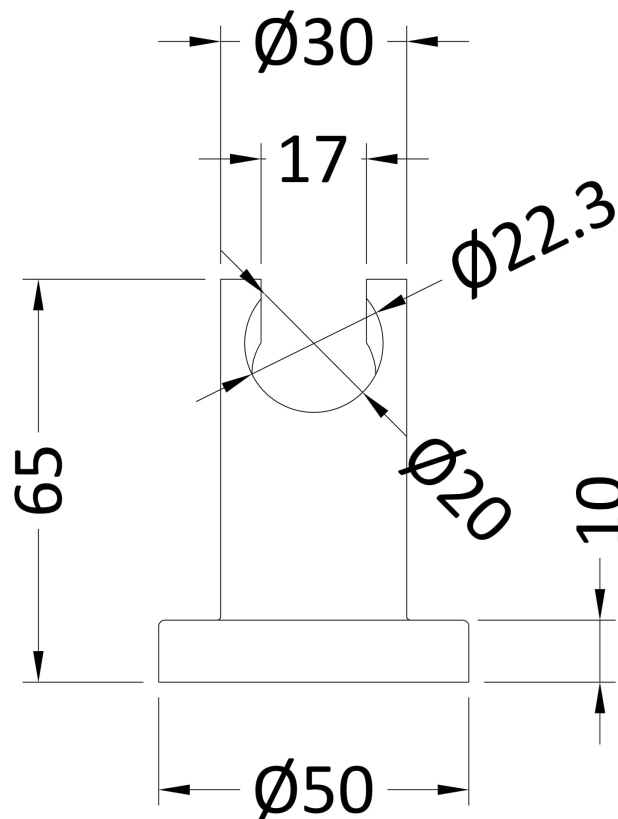

Sales Code: A377

Description: Luxury Wall Bracket

**Product Dimensions**

Length (mm):	
Width (mm):	50
Height (mm):	50
Depth (mm):	65
Nett Weight (kg):	0.36

**Packaging Dimensions**

Length (mm):	60
Width (mm):	60
Height (mm):	80
Gross Weight (kg):	0.36

**Packaging Data**

Box Colour:	White Cardboard Box
Box Qty:	1
Label Size:	100 x 50
Label Colour:	White Label
Label Qty:	2

**Outer Box Dimensions (If Applicable)**

Length (mm):	
Width (mm):	240
Height (mm):	280
Depth (mm):	380
Gross Weight (kg):	22
Barcode:	5055146179306

**Product Details**

Country of Origin:	China
Fitting Instruction:	No
Product Material:	Brass
Mount Type:	Surface, Wall
Outlet Elbow Supplied:	No
Easy Clean:	Not Applicable
Head Included:	No
Handset Included:	Not Applicable
Body Jets Included:	Not Applicable
No of Body Jets:	Not Applicable
Operating Pressure (bar):	
Valve/Cartridge Type:	Not Applicable
Flow Rates (L/min):	0.1 bar: N/A 0.5 bar: N/A 1 bar: N/A 2 bar: N/A 3 bar: N/A
TMV2 Approved:	No Approval No: N/A
TMV3 Approved:	No Approval No: N/A
WRAS Approved:	No Approval No: N/A
Head Function:	Not Applicable
Handset Function:	Not Applicable
Body Jet Info:	Not Applicable
Pipe Size:	Not Applicable
Pipe Centres:	N/A
Colour/Finish:	Chrome
Hose Included:	Not Applicable
No. of Outlets:	N/A