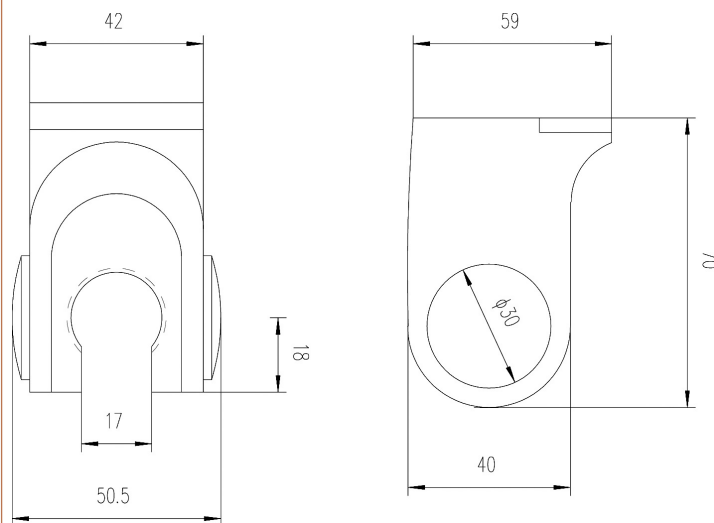

### Product Dimensions

Length (mm):	
Width (mm):	51
Height (mm):	59
Depth (mm):	70
Nett Weight (kg):	0.06

### Packaging Dimensions

Length (mm):	75
Width (mm):	60
Height (mm):	50
Gross Weight (kg):	0.06

### Packaging Data

Box Colour:	White Cardboard Box
Box Qty:	1
Label Size:	100 x 50
Label Colour:	White Label
Label Qty:	2

### Outer Box Dimensions (If Applicable)

Length (mm):	
Width (mm):	240
Height (mm):	280
Depth (mm):	380
Gross Weight (kg):	7
Barcode:	5055146102007